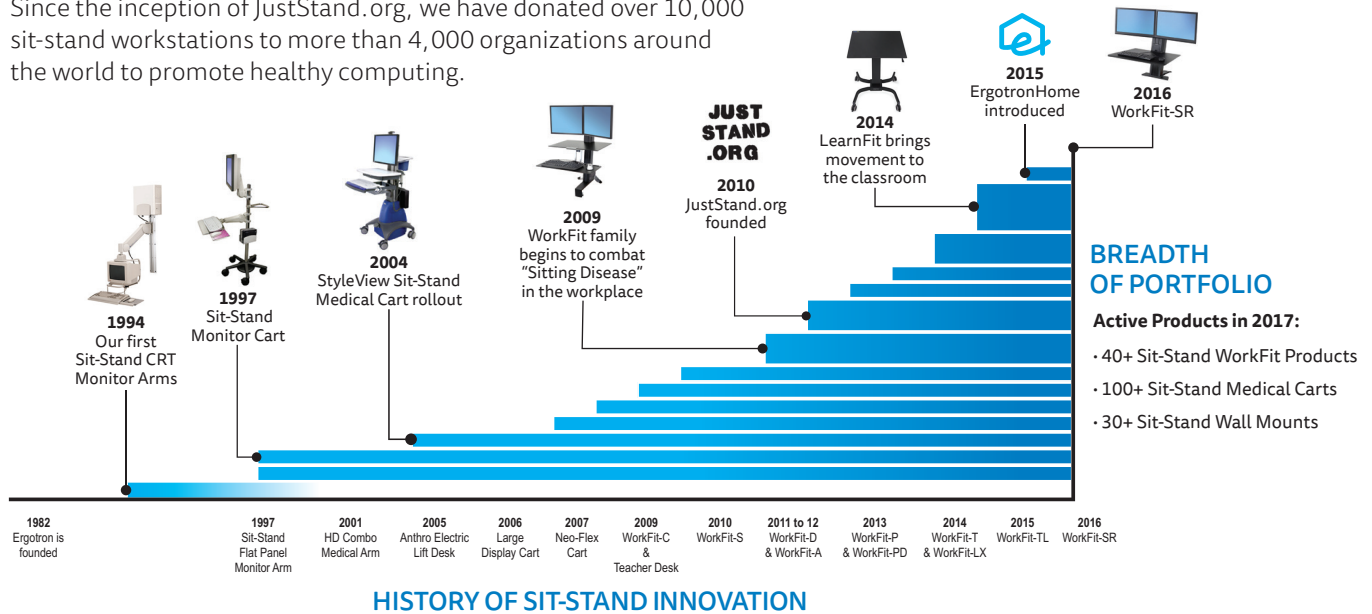

One size does not fit all

Ergotron manufactures the broadest selection of sit-stand products in the world.

Multiple models offer varying degrees of function, ergonomics and attachment. Here is just a sampling:

WorkFit-T-TL	WorkFit-S	WorkFit-A	WorkFit-LX
No tools or assembly required; sits directly on top of desk	Keyboard ergonomically drops below desk; clamps to front of desk	Swings out to free up desk space; attaches to back of desk with clamp or grommet	Broadest ergonomic range; modular arm and keyboard system
WorkFit-SR	WorkFit-C	WorkFit-DL	LearnFit®
Preserves desk space; clamps to back of desk	Sit-stand cart with mobility	Generous worksurface; full-size sit-stand desk	Adjustable and mobile standing desk for students

Our 20-year sit-stand leadership

Since the inception of JustStand.org, we have donated over 10,000 sit-stand workstations to more than 4,000 organizations around the world to promote healthy computing.

See all of our products at ergotron.com

© 2017 Ergotron, Inc. Literature made in U.S.A. rev. 09/25/17
Content is subject to change without notification.
Ergotron devices are not intended to cure, treat, mitigate or prevent any disease.
WorkFit and LearnFit are registered trademarks of Ergotron in the U.S.A. and China.

ERGOTRON®

Americas Sales and Corporate Headquarters

St. Paul, MN USA
(800) 888-8458
+1-651-681-7600
www.ergotron.com
sales@ergotron.com

EMEA Sales

Amersfoort, The Netherlands
+31 33 45 45 600
www.ergotron.com
info.eu@ergotron.com

APAC Sales

Tokyo, Japan
www.ergotron.com
apaccustomerservice@ergotron.com

Worldwide OEM Sales

www.ergotron.com
info.oem@ergotron.com