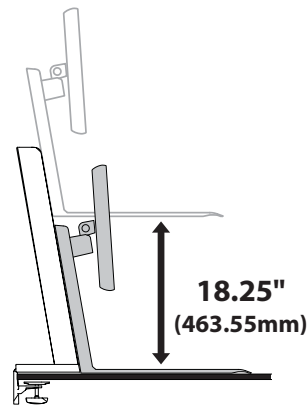

© 2015 Ergotron, Inc. rev. 04/05/2017 DIM-WorkFitSR_DualShortSurface Content is subject to change without notification

Americas Sales and Corporate Headquarters

St. Paul, MN USA
(800) 888-8458
+1-651-681-7600
www.ergotron.com
sales@ergotron.com

EMEA Sales

Amersfoort, The Netherlands
+31 33 45 45 600
www.ergotron.com
info.eu@ergotron.com

APAC Sales

Tokyo, Japan
www.ergotron.com
apaccustomerservice@ergotron.com

Worldwide OEM Sales

www.ergotron.com
info.oem@ergotron.com

ERGOTRON®