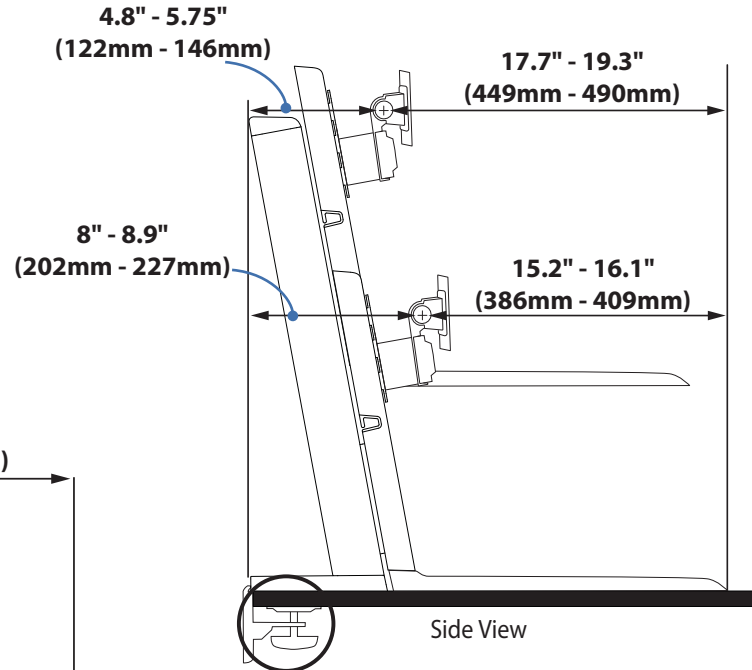

Ergotron®

Workfit-SR, Dual Monitor, Short Surface

Dimensional and Range of Motion Illustrations

© 2015 Ergotron, Inc. rev. 04/05/2017 DIM-WorkFitSR_DualShortSurface Content is subject to change without notification