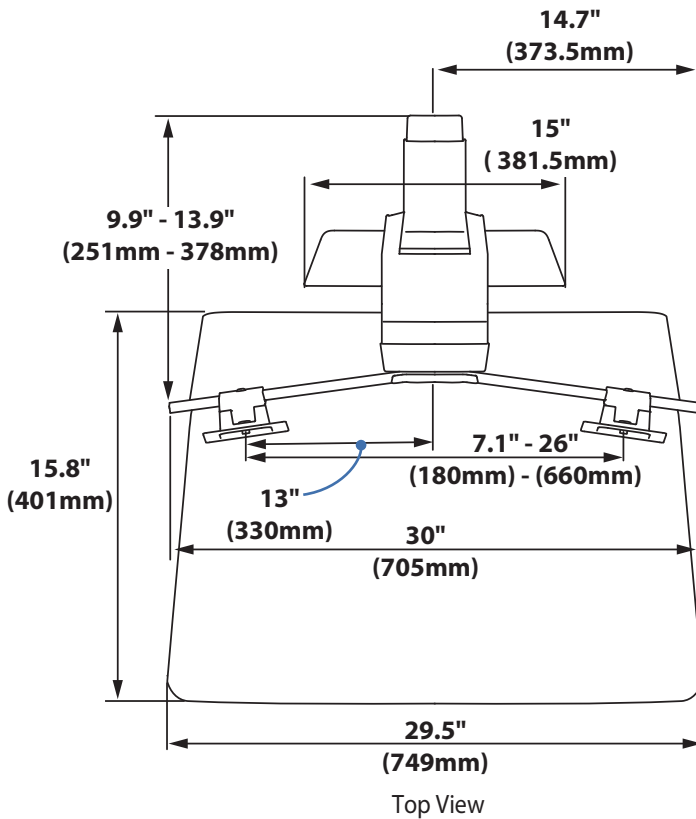

Ergotron®

Workfit-SR, Dual Monitor, Short Surface

Dimensional and Range of Motion Illustrations

© 2015 Ergotron, Inc. rev. 04/05/2017 DIM-WorkFitSR_DualShortSurface Content is subject to change without notification