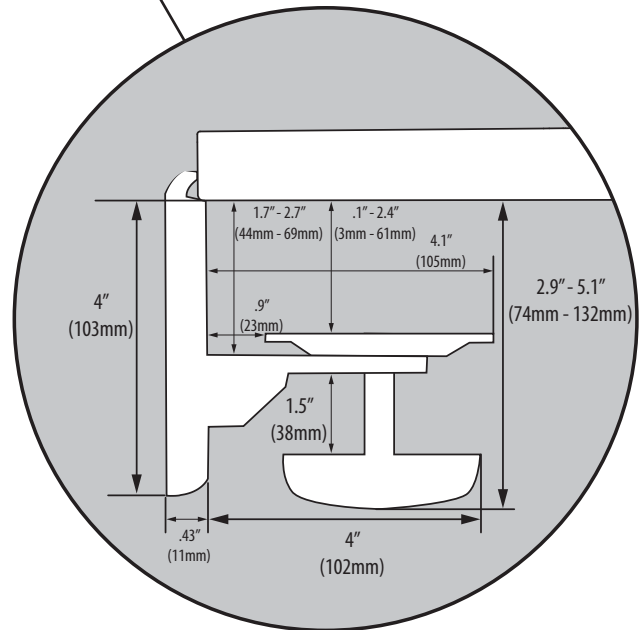

Ergotron®

Workfit-SR, Dual Monitor, Short Surface

Dimensional and Range of Motion Illustrations

© 2015 Ergotron, Inc. rev. 04/05/2017 DIM-WorkFitSR_DualShortSurface Content is subject to change without notification