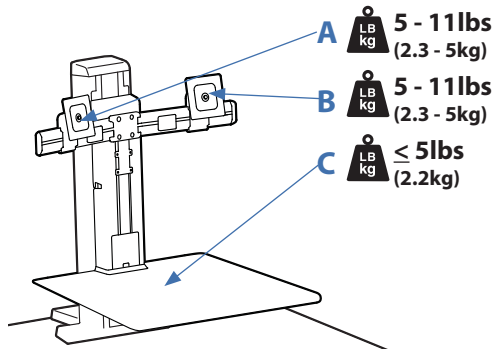

Ergotron®

Workfit-SR, Dual Monitor, Short Surface

Dimensional and Range of Motion Illustrations

© 2015 Ergotron, Inc. rev. 04/05/2017 DIM-WorkFitSR_DualShortSurface Content is subject to change without notification