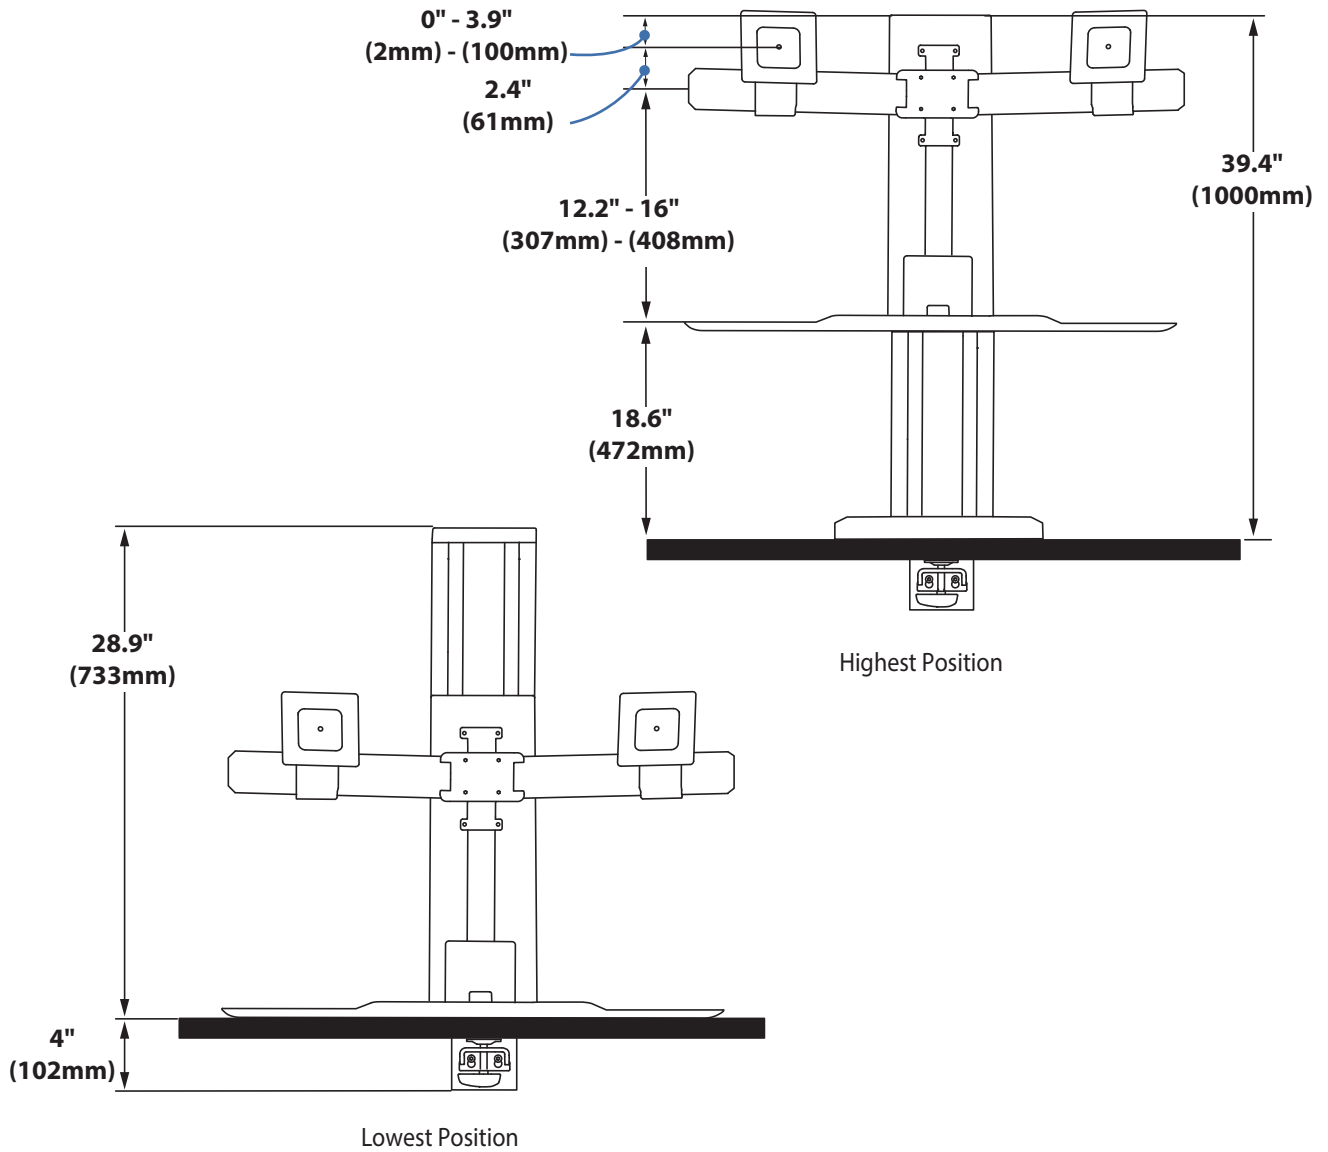

© 2015 Ergotron, Inc. rev. 04/05/2017 DIM-WorkFitSR_DualShortSurface Content is subject to change without notification

Americas Sales and Corporate Headquarters

St. Paul, MN USA
(800) 888-8458
+1-651-681-7600
www.ergotron.com
sales@ergotron.com

EMEA Sales

Amersfoort, The Netherlands
+31 33 45 45 600
www.ergotron.com
info.eu@ergotron.com

APAC Sales

Tokyo, Japan
www.ergotron.com
apaccustomerservice@ergotron.com

Worldwide OEM Sales

www.ergotron.com
info.oem@ergotron.com

ERGOTRON®