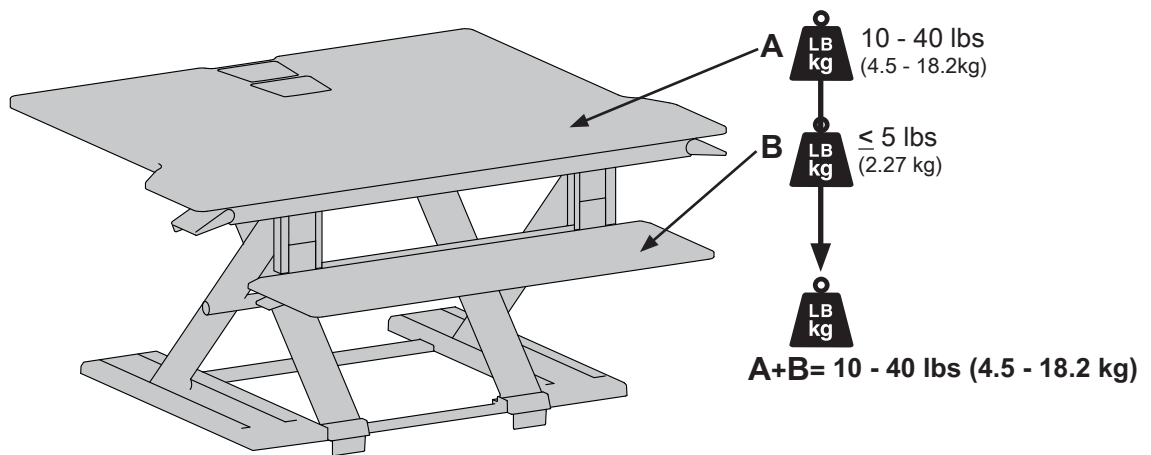

WorkFit™ -TX Standing Desk Converter

WEIGHT CAPACITY

© 2018 Ergotron, Inc. rev. 08/21/2018 DIM-WFTX **Content is subject to change without notification**

Americas Sales and Corporate Headquarters

St. Paul, MN USA
 (800) 888-8458
 +1-651-681-7600
 www.ergotron.com
 sales@ergotron.com