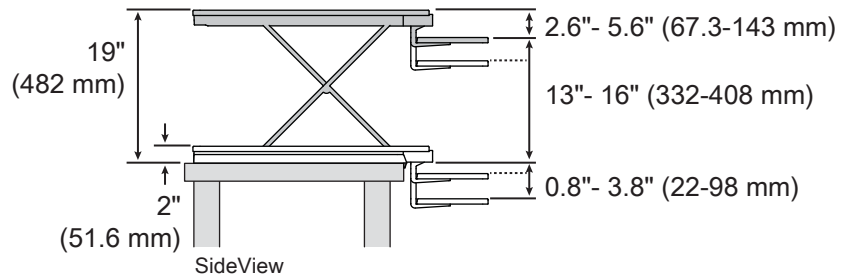

DIMENSIONS

© 2018 Ergotron, Inc. rev. 08/21/2018 DIM-WFTX Content is subject to change without notification

Americas Sales and Corporate Headquarters

St. Paul, MN USA
 (800) 888-8458
 +1-651-681-7600
 www.ergotron.com
 sales@ergotron.com