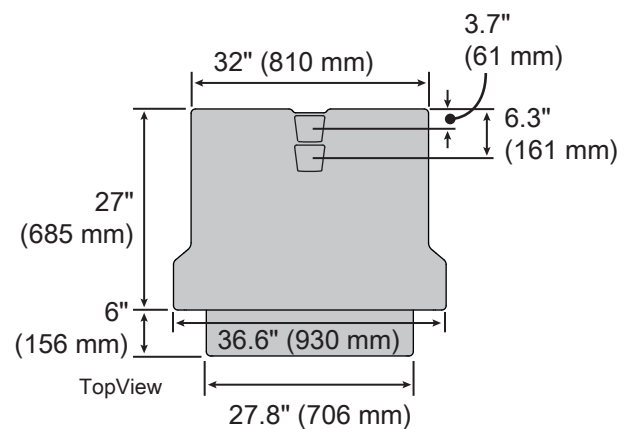

DIMENSIONS

© 2018 Ergotron, Inc. rev. 08/21/2018 DIM-WFTX Content is subject to change without notification

Americas Sales and Corporate Headquarters

St. Paul, MN USA
 (800) 888-8458
 +1-651-681-7600
 www.ergotron.com
 sales@ergotron.com