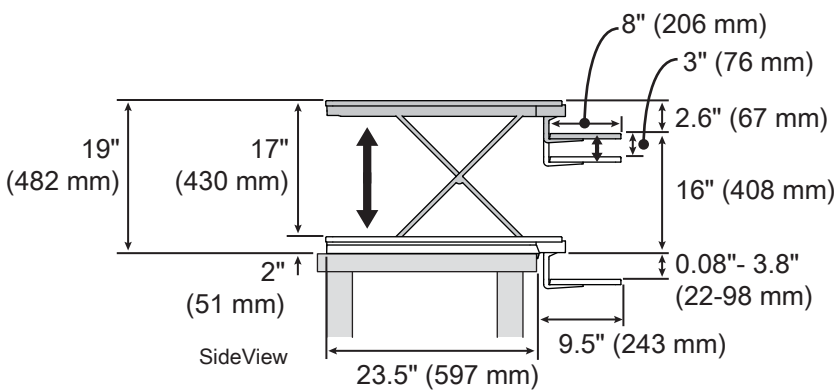

DIMENSIONS

© 2018 Ergotron, Inc. rev. 08/21/2018 DIM-WFTX Content is subject to change without notification

Americas Sales and Corporate Headquarters

St. Paul, MN USA
 (800) 888-8458
 +1-651-681-7600
 www.ergotron.com
 sales@ergotron.com