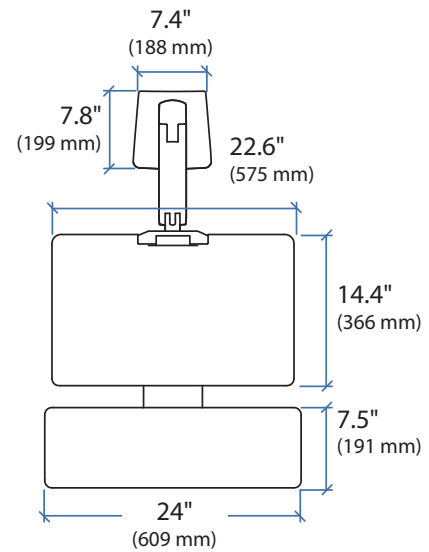

Dimensions

© 2013 Ergotron, Inc. rev. 11/13/2017 DIM-WFAPlatinum Content is subject to change without notification

Americas Sales and Corporate Headquarters

St. Paul, MN USA
(800) 888-8458
+1-651-681-7600
www.ergotron.com
sales@ergotron.com

EMEA Sales

Amersfoort, The Netherlands
+31 33 45 45 600
www.ergotron.com
info.eu@ergotron.com

APAC Sale

Tokyo, Japan
www.ergotron.com
apaccustomerservice@ergotron.com

Worldwide OEM Sales

www.ergotron.com
info.oem@ergotron.com