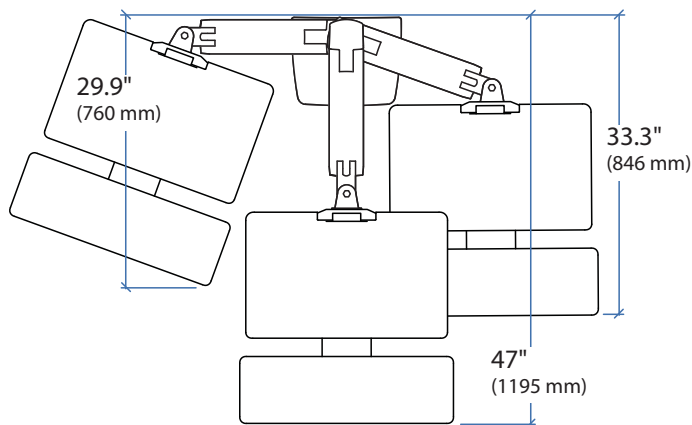

Dimensions

© 2013 Ergotron, Inc. rev. 11/13/2017 DIM-WFAPlatinum Content is subject to change without notification

Americas Sales and Corporate Headquarters

St. Paul, MN USA
(800) 888-8458
+1-651-681-7600
www.ergotron.com
sales@ergotron.com

EMEA Sales

Amersfoort, The Netherlands
+31 33 45 45 600
www.ergotron.com
info.eu@ergotron.com

APAC Sale

Tokyo, Japan
www.ergotron.com
apaccustomerservice@ergotron.com

Worldwide OEM Sales

www.ergotron.com
info.oem@ergotron.com