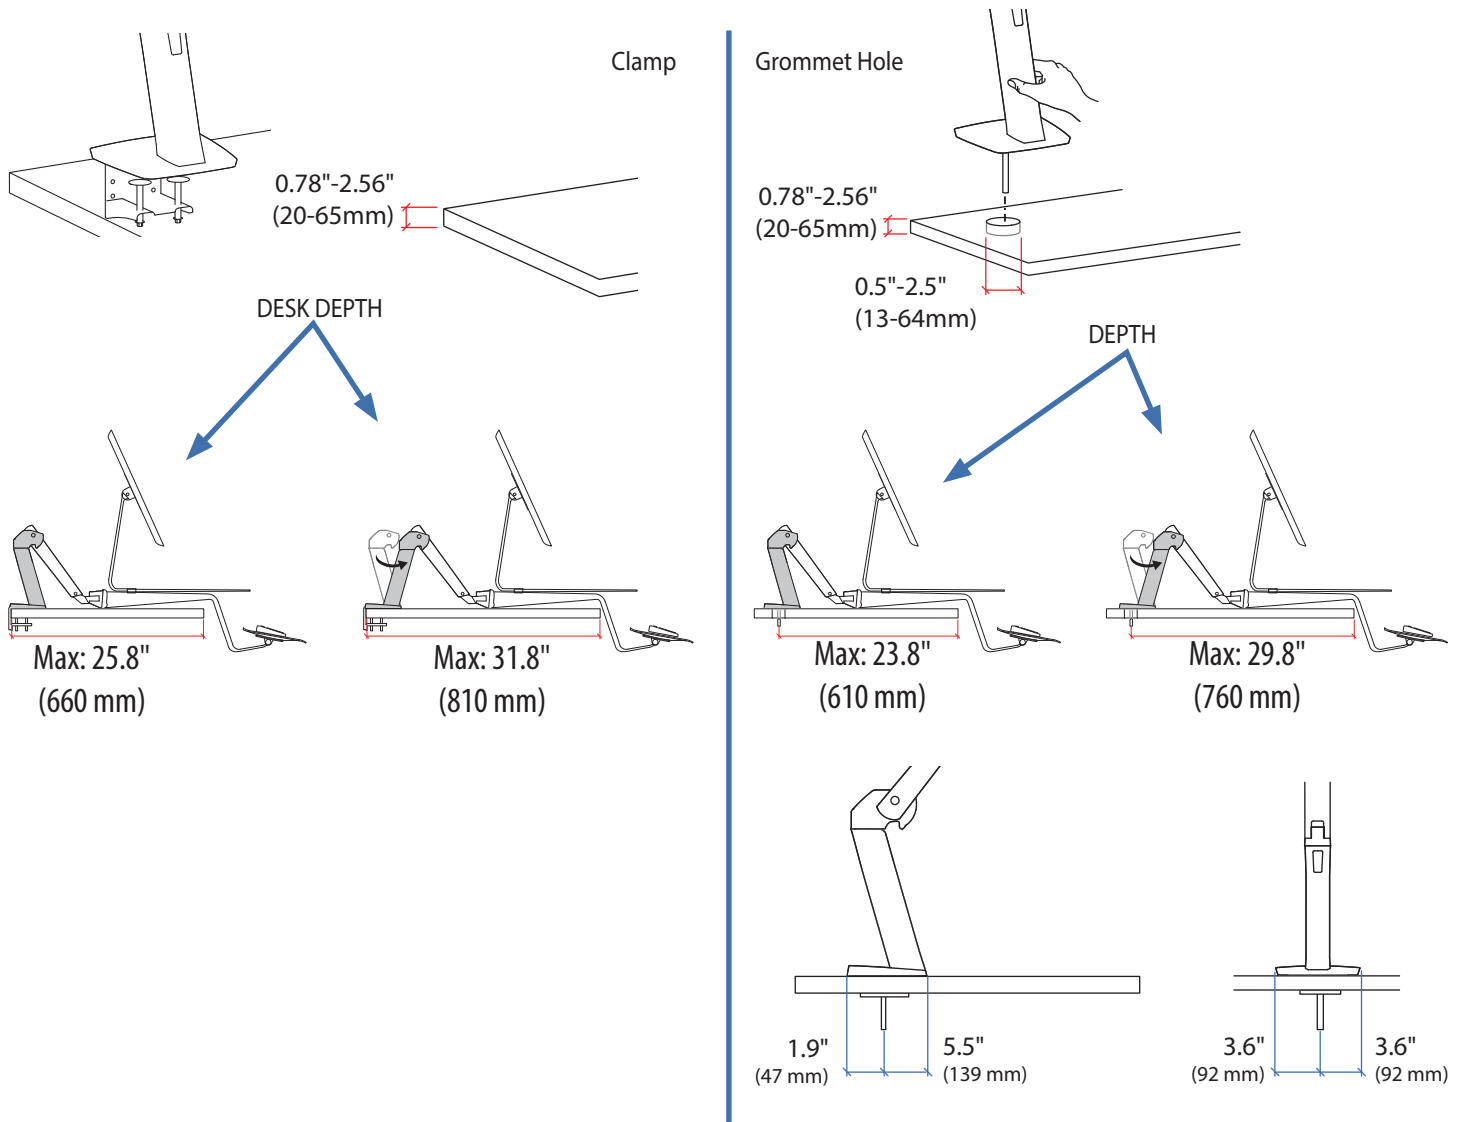

## WorkFit™-A, Platinum

Desk Dimensions:

© 2013 Ergotron, Inc. rev. 11/13/2017 DIM-WFAPlatinum Content is subject to change without notification

**Americas Sales and Corporate Headquarters**

St. Paul, MN USA  
(800) 888-8458  
+1-651-681-7600  
www.ergotron.com  
sales@ergotron.com