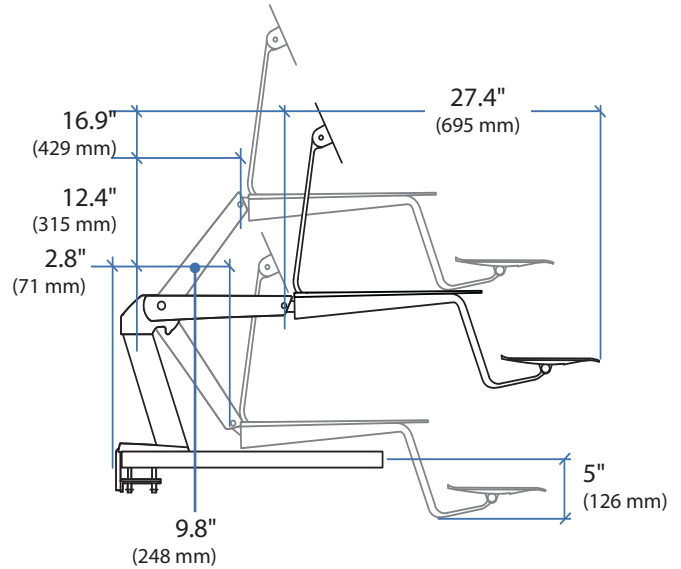

Dimensions

© 2013 Ergotron, Inc. rev. 11/13/2017 DIM-WFAPlatinum Content is subject to change without notification

Americas Sales and Corporate Headquarters

St. Paul, MN USA
(800) 888-8458
+1-651-681-7600
www.ergotron.com
sales@ergotron.com

EMEA Sales

Amersfoort, The Netherlands
+31 33 45 45 600
www.ergotron.com
info.eu@ergotron.com

APAC Sale

Tokyo, Japan
www.ergotron.com
apaccustomerservice@ergotron.com

Worldwide OEM Sales

www.ergotron.com
info.oem@ergotron.com