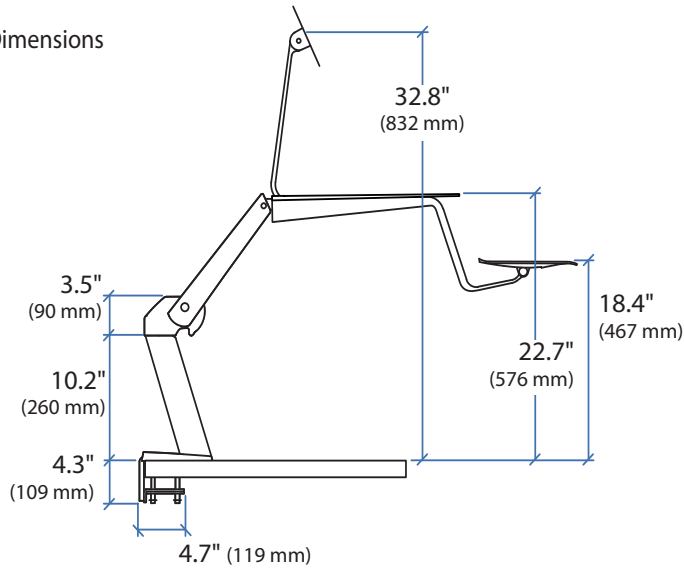

Dimensions

© 2013 Ergotron, Inc. rev. 11/13/2017 DIM-WFAPlatinum Content is subject to change without notification

Americas Sales and Corporate Headquarters

St. Paul, MN USA
(800) 888-8458
+1-651-681-7600
www.ergotron.com
sales@ergotron.com

EMEA Sales

Amersfoort, The Netherlands
+31 33 45 45 600
www.ergotron.com
info.eu@ergotron.com

APAC Sale

Tokyo, Japan
www.ergotron.com
apaccustomerservice@ergotron.com

Worldwide OEM Sales

www.ergotron.com
info.oem@ergotron.com