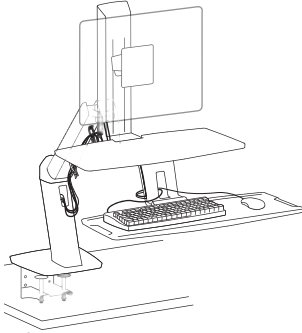

## WorkFit™-A Single LCD Mount , LD

Range of Motion

Weight Capacity

© 2012 Ergotron, Inc. rev. 12/13/2018 DIM-WFADDDLD Content is subject to change without notification

**Americas Sales and Corporate Headquarters**