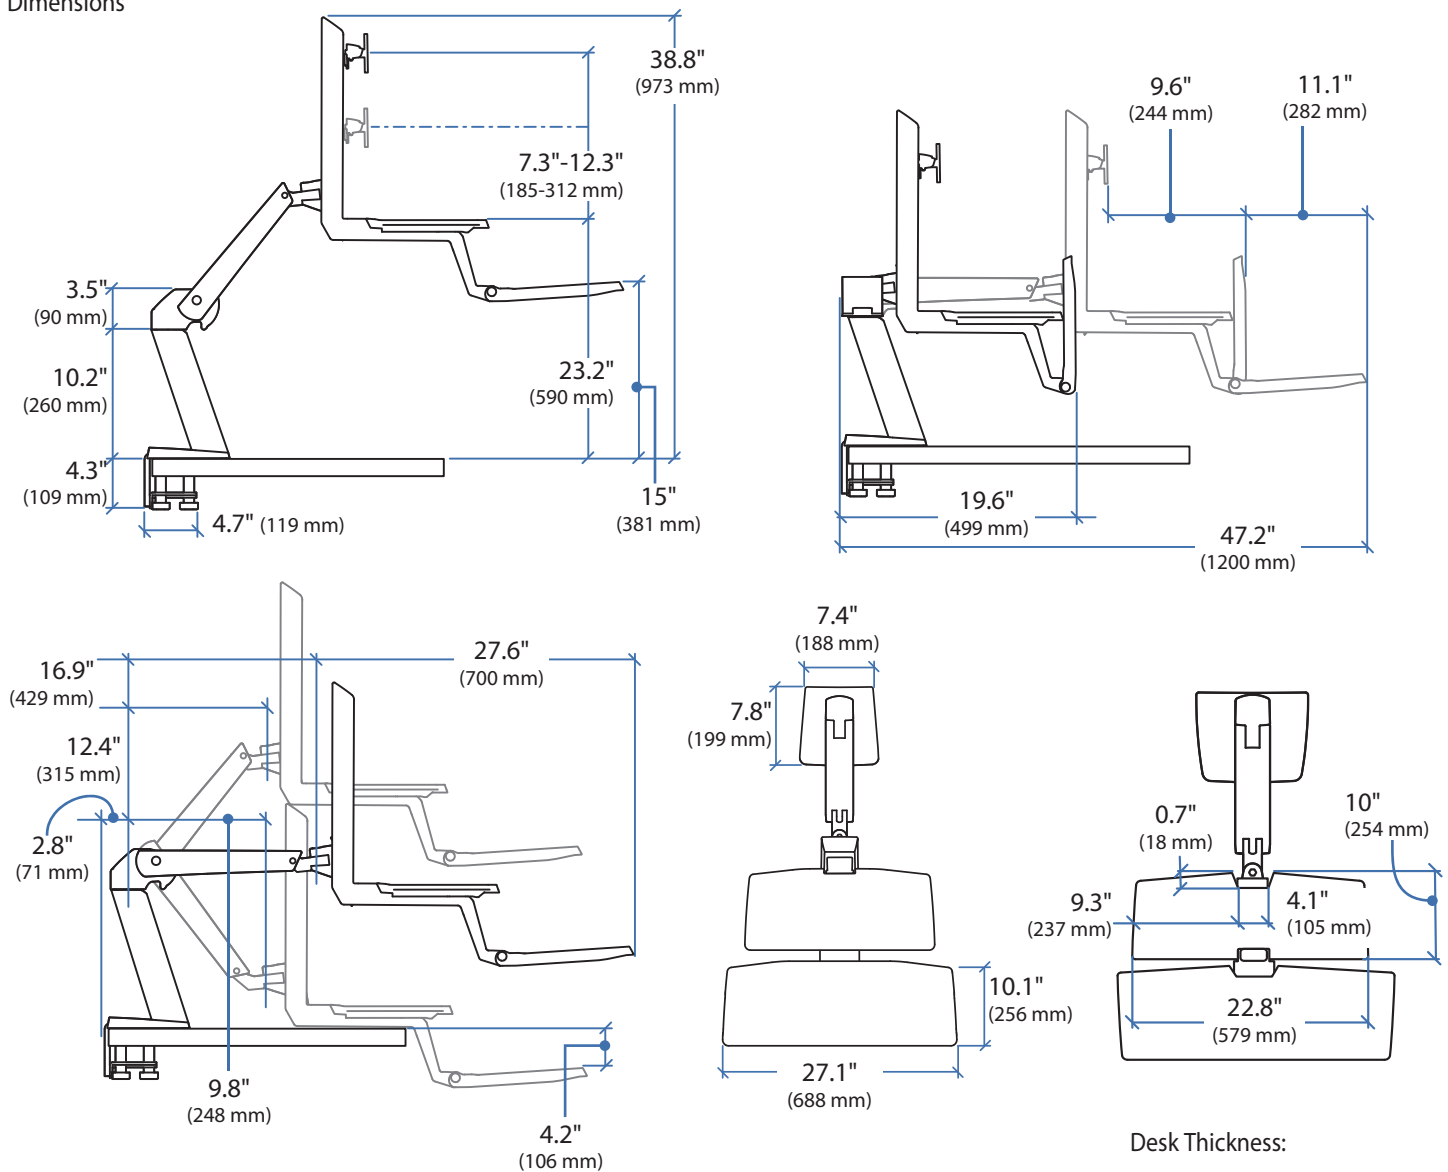

## WorkFit™-A Single LCD Mount , LD

## WorkFit™-A Single LCD Mount, LD

### Dimensions

Desk Thickness:  
0.78"-2.56" (20-65mm)

© 2012 Ergotron, Inc. rev. 12/13/2018 DIM-WFADLDD Content is subject to change without notification