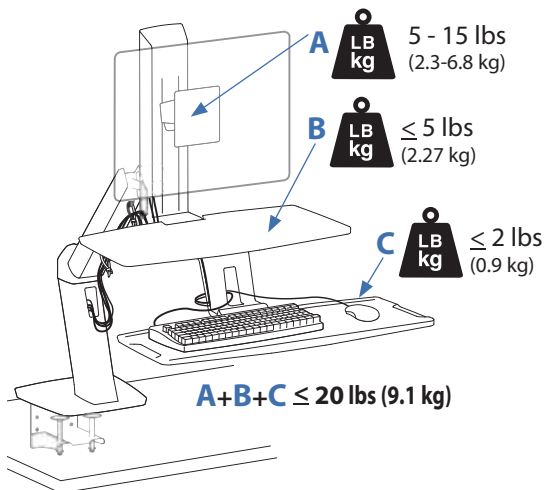

## WorkFit™-A Single LCD Mount , LD

Range of Motion

Weight Capacity

© 2012 Ergotron, Inc. rev. 12/13/2018 DIM-WFADDDLD Content is subject to change without notification

**Americas Sales and Corporate Headquarters**