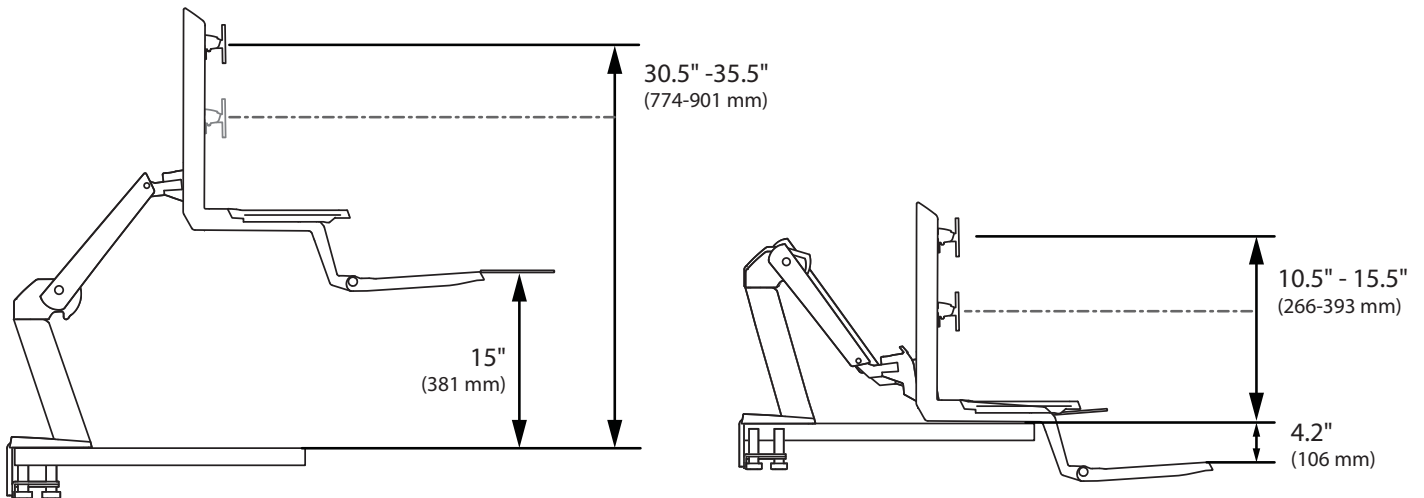

Dimensions

Americas Sales and Corporate Headquarters	EMEA Sales	APAC Sales	Worldwide OEM Sales
St. Paul, MN USA (800) 888-8458 +1-651-681-7600 www.ergotron.com sales@ergotron.com	Amersfoort, The Netherlands +31 33 45 45 600 www.ergotron.com info.eu@ergotron.com	Tokyo, Japan www.ergotron.com japansupport@ergotron.com	www.ergotron.com info.oem@ergotron.com