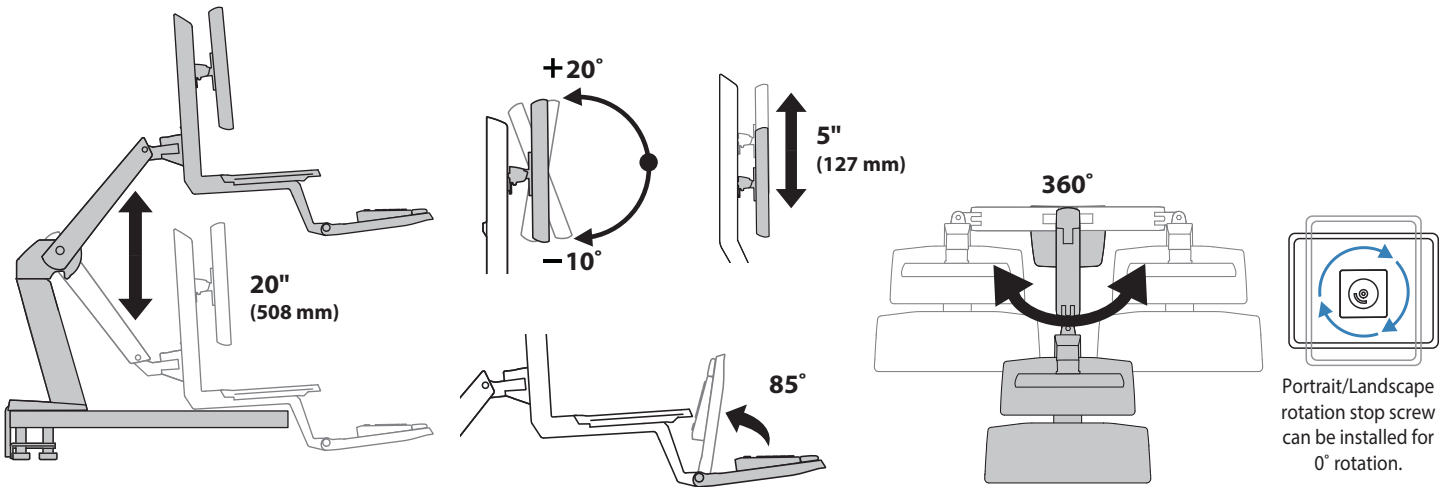

## WorkFit™-A Single LCD Mount , LD

Range of Motion

Weight Capacity

© 2012 Ergotron, Inc. rev. 12/13/2018 DIM-WFADDDLD Content is subject to change without notification

**Americas Sales and Corporate Headquarters**