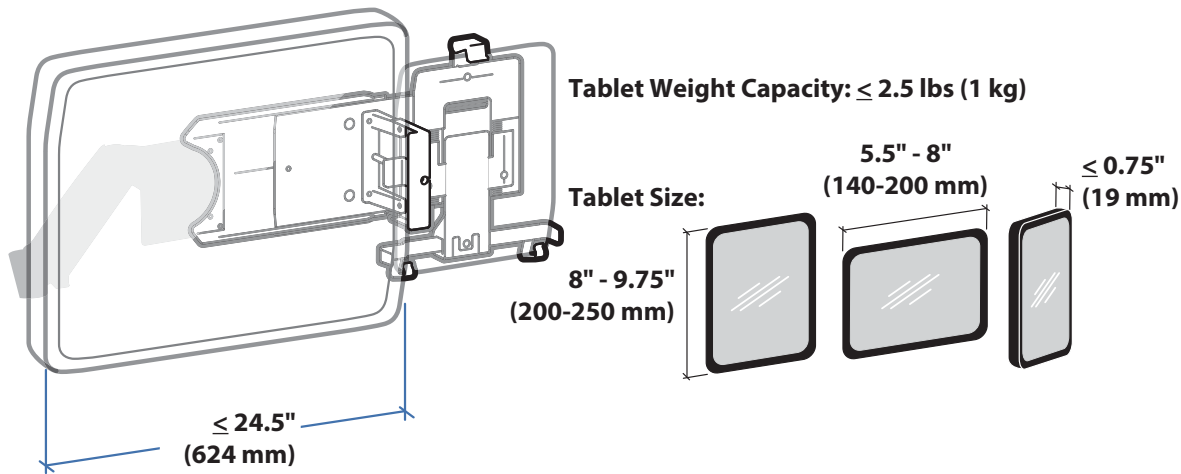

Tablet Cradle

The Tablet Cradle Interface can be removed from the Cradle Extension and mounted to a VESA mount. The Tablet Cradle Interface without Extension weighs 0.55lbs (0.25kg).