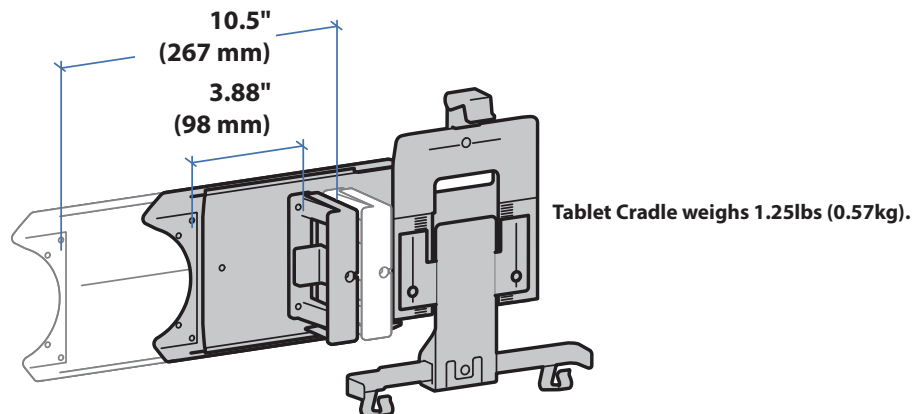

Tablet Cradle

The Tablet Cradle Interface can be removed from the Cradle Extension and mounted to a VESA mount. The Tablet Cradle Interface without Extension weighs 0.55lbs (0.25kg).