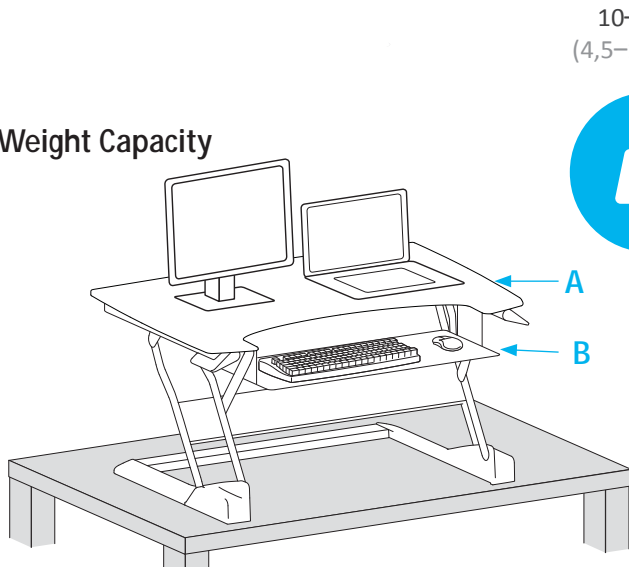

# Workspace™ Lift35

DIMENSIONAL ILLUSTRATIONS

## Weight Capacity

10–35 lbs  
(4,5–15,88 kg)

≤ 5 lbs  
(2,27 kg)

+

=

10–35 lbs  
(4,5–15,9 kg)

## Dimensions