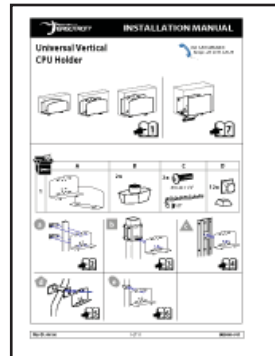

LX Wall Mount System

Click manuals below to open.

Wall Mounted Track

888-31-001
EN - English

Wall Track Brackets for Mounting Flat Panel Monitor Arms and Direct Pivots

888-97-020

Wall Track Cable Management

888-70-011

CPU Holder

888-80-011

Cable Management Channel

888-70-010

Ergotron LX LCD Arm
Installation Manual

888-45-041M
EN - English
ES - Español
FR - Français
PT - Português

Set-up & Go Guide