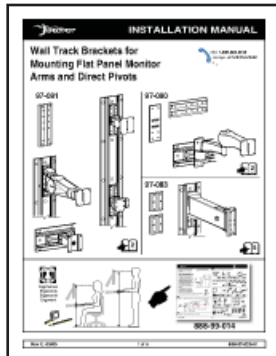

LX Wall Mount System

Click manuals below to open.

Wall Mounted Track

888-31-001
EN - English

Wall Track Brackets for Mounting Flat Panel Monitor Arms and Direct Pivots

888-97-020

Wall Track Cable Management

888-70-011

CPU Holder

888-80-011

Cable Management Channel

888-70-010

Ergotron LX LCD Arm
Installation Manual

888-45-041M
EN - English
ES - Español
FR - Français
PT - Português

Set-up & Go Guide