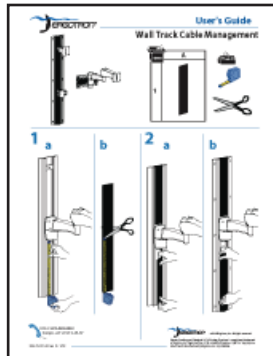

LX Wall Mount System

Click manuals below to open.

Wall Mounted Track

888-31-001
EN - English

Wall Track Brackets for Mounting Flat Panel Monitor Arms and Direct Pivots

888-97-020

Wall Track Cable Management

888-70-011

CPU Holder

888-80-011

Cable Management Channel

888-70-010

Ergotron LX LCD Arm
Installation Manual

888-45-041M
EN - English
ES - Español
FR - Français
PT - Português

Set-up & Go Guide