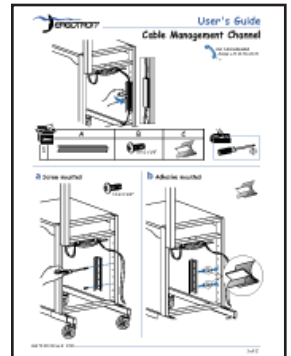

LX Wall Mount System

Click manuals below to open.

Wall Mounted Track

888-31-001
EN - English

Wall Track Brackets for Mounting Flat Panel Monitor Arms and Direct Pivots

888-97-020

Wall Track Cable Management

888-70-011

CPU Holder

888-80-011

Cable Management Channel

888-70-010

Ergotron LX LCD Arm
Installation Manual

888-45-041M
EN - English
ES - Español
FR - Français
PT - Português

Set-up & Go Guide