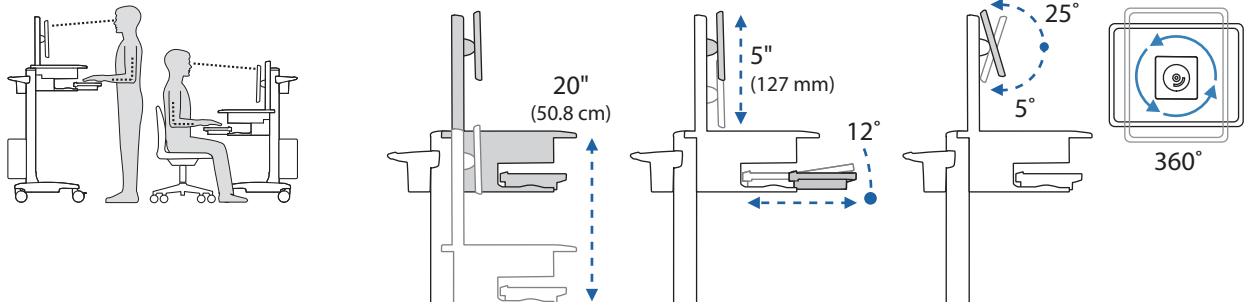

TeachWell® LCD

Dimensions

Range of Motion

Weight Capacity

© 2010 Ergotron, Inc. rev. 07/09/2010 DIM-TeachWell Content is subject to change without notification

Americas Sales and Corporate Headquarters

St. Paul, MN USA
 (800) 888-8458
 +1-651-681-7600
 www.ergotron.com
 sales@ergotron.com