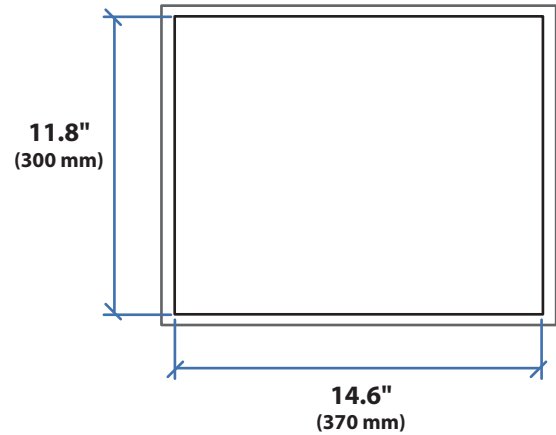

TeachWell® LCD

Dimensions

Range of Motion

Weight Capacity

© 2010 Ergotron, Inc. rev. 07/09/2010 DIM-TeachWell Content is subject to change without notification

Americas Sales and Corporate Headquarters

St. Paul, MN USA
 (800) 888-8458
 +1-651-681-7600
 www.ergotron.com
 sales@ergotron.com

TeachWell® Drawer

Dimensions

Weight Capacity

© 2010 Ergotron, Inc. rev. 07/09/2010 DIM-TeachWell Content is subject to change without notification

Americas Sales and Corporate Headquarters

St. Paul, MN USA
(800) 888-8458
+1-651-681-7600
www.ergotron.com
sales@ergotron.com