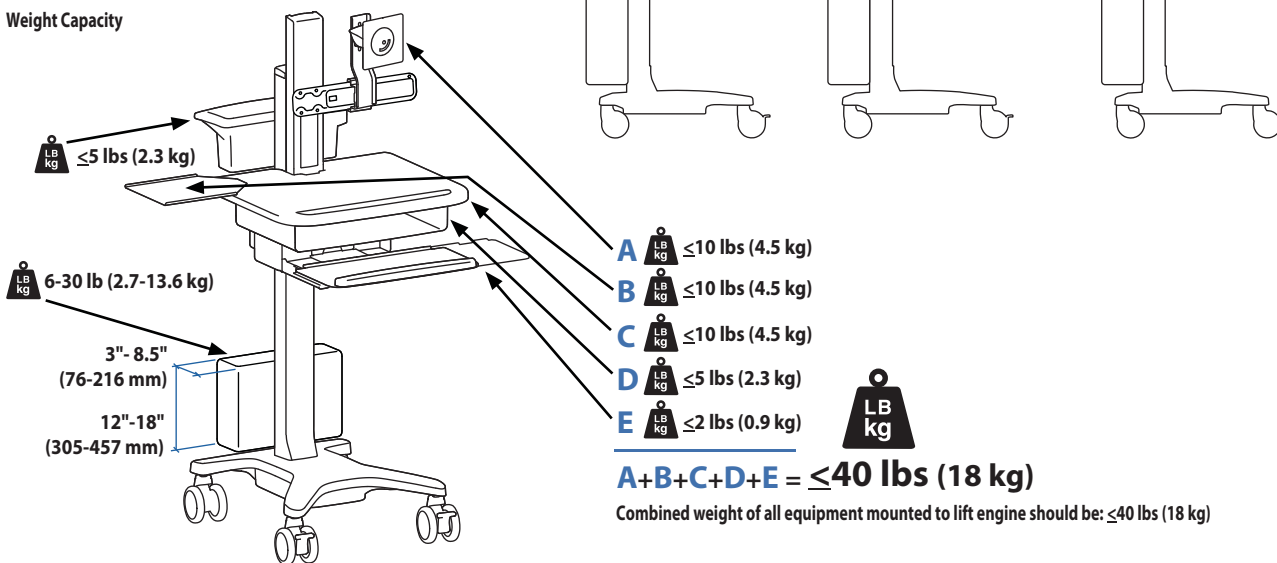

TeachWell® LCD

Dimensions

Range of Motion

Weight Capacity

© 2010 Ergotron, Inc. rev. 07/09/2010 DIM-TeachWell Content is subject to change without notification

Americas Sales and Corporate Headquarters

St. Paul, MN USA
 (800) 888-8458
 +1-651-681-7600
 www.ergotron.com
 sales@ergotron.com