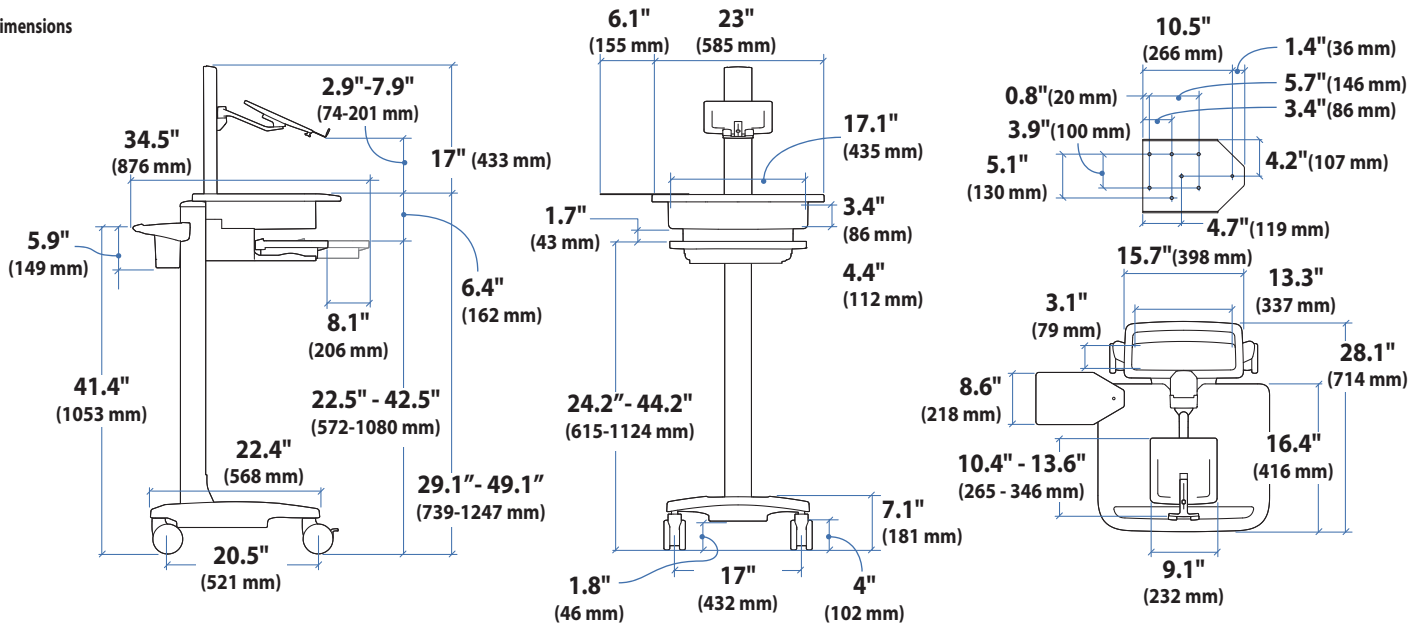

TeachWell® Laptop

Dimensions

Range of Motion

Weight Capacity

© 2010 Ergotron, Inc. rev. 07/09/2010 DIM-TeachWell Content is subject to change without notification

Americas Sales and Corporate Headquarters

St. Paul, MN USA
(800) 888-8458
+1-651-681-7600
www.ergotron.com
sales@ergotron.com

TeachWell® LCD

Dimensions

Range of Motion

Weight Capacity

© 2010 Ergotron, Inc. rev. 07/09/2010 DIM-TeachWell Content is subject to change without notification

Americas Sales and Corporate Headquarters

St. Paul, MN USA
 (800) 888-8458
 +1-651-681-7600
 www.ergotron.com
 sales@ergotron.com