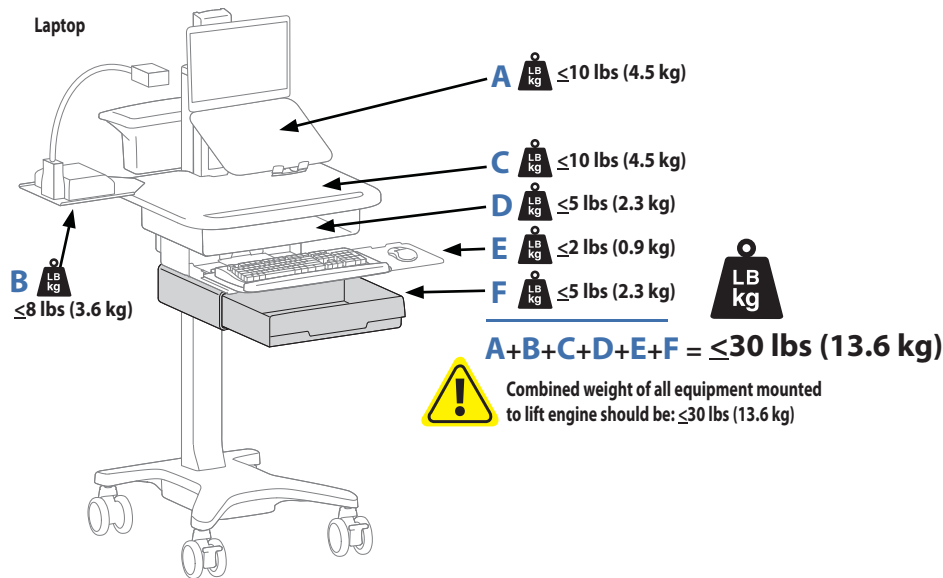

TeachWell® LCD

Dimensions

Range of Motion

Weight Capacity

© 2010 Ergotron, Inc. rev. 07/09/2010 DIM-TeachWell Content is subject to change without notification

Americas Sales and Corporate Headquarters

St. Paul, MN USA
 (800) 888-8458
 +1-651-681-7600
 www.ergotron.com
 sales@ergotron.com

TeachWell® Drawer

Dimensions

Weight Capacity

© 2010 Ergotron, Inc. rev. 07/09/2010 DIM-TeachWell Content is subject to change without notification

Americas Sales and Corporate Headquarters

St. Paul, MN USA
(800) 888-8458
+1-651-681-7600
www.ergotron.com
sales@ergotron.com