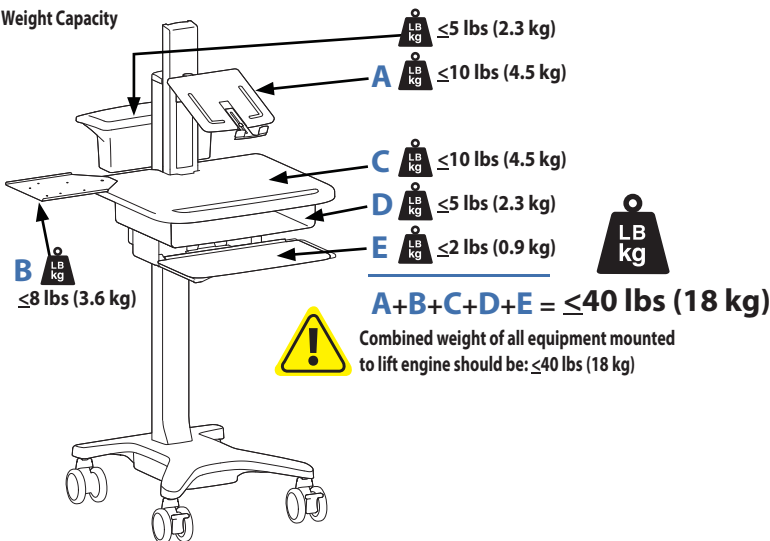

TeachWell® Laptop

Dimensions

Range of Motion

Weight Capacity

© 2010 Ergotron, Inc. rev. 07/09/2010 DIM-TeachWell Content is subject to change without notification

Americas Sales and Corporate Headquarters

St. Paul, MN USA
(800) 888-8458
+1-651-681-7600
www.ergotron.com
sales@ergotron.com

TeachWell® LCD

Dimensions

Range of Motion

Weight Capacity

© 2010 Ergotron, Inc. rev. 07/09/2010 DIM-TeachWell Content is subject to change without notification

Americas Sales and Corporate Headquarters

St. Paul, MN USA
 (800) 888-8458
 +1-651-681-7600
 www.ergotron.com
 sales@ergotron.com