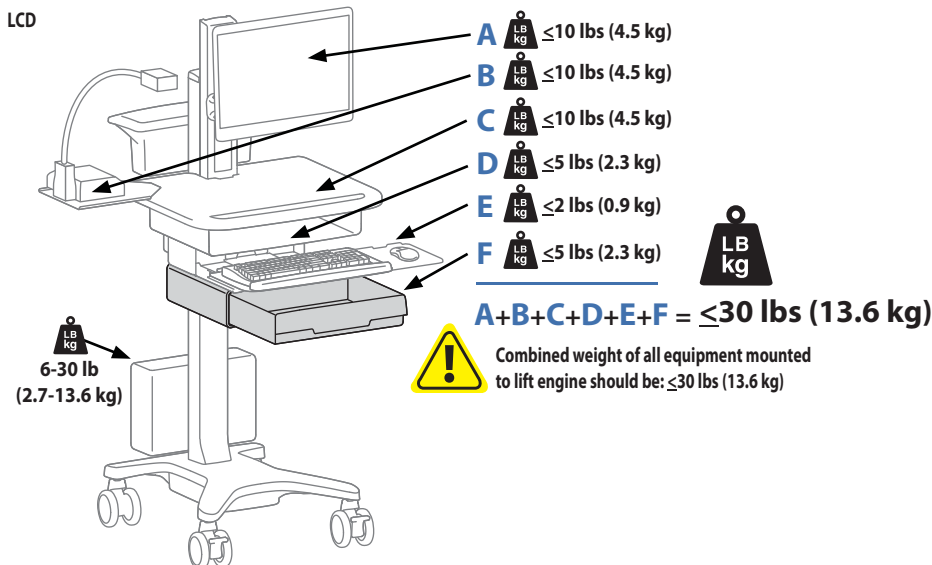

TeachWell® LCD

Dimensions

Range of Motion

Weight Capacity

© 2010 Ergotron, Inc. rev. 07/09/2010 DIM-TeachWell Content is subject to change without notification

Americas Sales and Corporate Headquarters

St. Paul, MN USA
 (800) 888-8458
 +1-651-681-7600
 www.ergotron.com
 sales@ergotron.com

TeachWell® Drawer

Dimensions

Weight Capacity

© 2010 Ergotron, Inc. rev. 07/09/2010 DIM-TeachWell Content is subject to change without notification

Americas Sales and Corporate Headquarters

St. Paul, MN USA
(800) 888-8458
+1-651-681-7600
www.ergotron.com
sales@ergotron.com