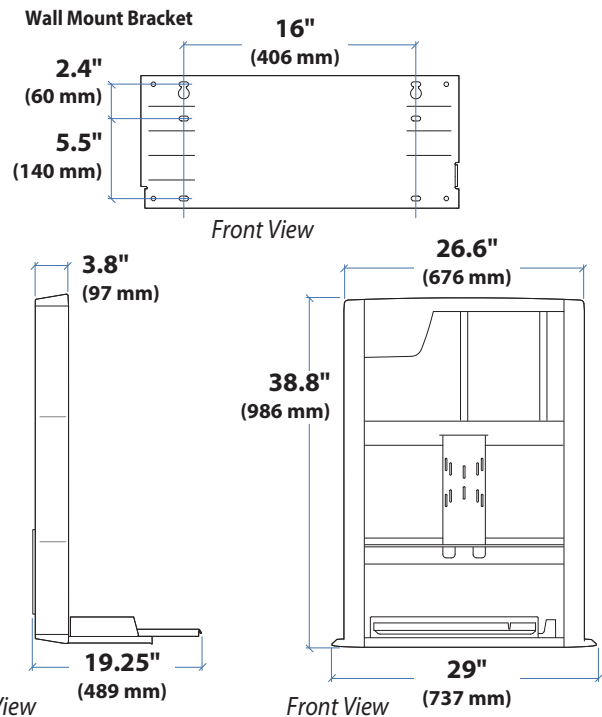

Ergotron® StyleView

Dimensional & Range of Motion Illustrations

StyleView® Sit Stand Enclosure

Dimensions

Range of Motion

Side View

© 2011 Ergotron, Inc. rev. 12/19/2011 DIM-SVEnclosure Content is subject to change without notification