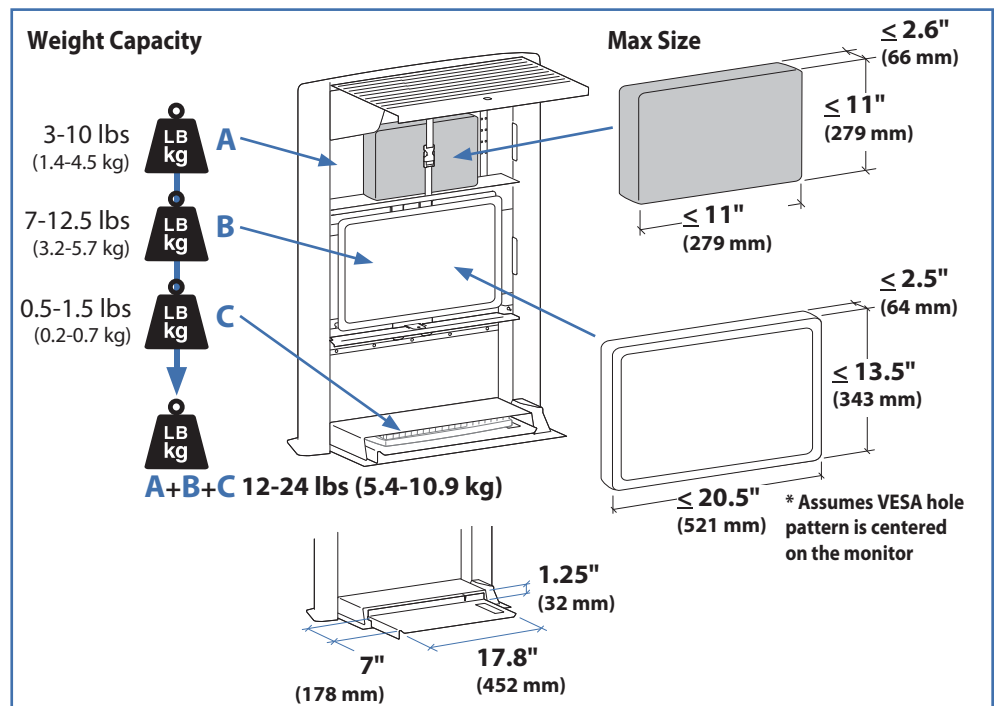

Ergotron® StyleView

Dimensional & Range of Motion Illustrations

StyleView® Sit Stand Enclosure

Dimensions

Range of Motion

Side View

© 2011 Ergotron, Inc. rev. 12/19/2011 DIM-SVEnclosure Content is subject to change without notification