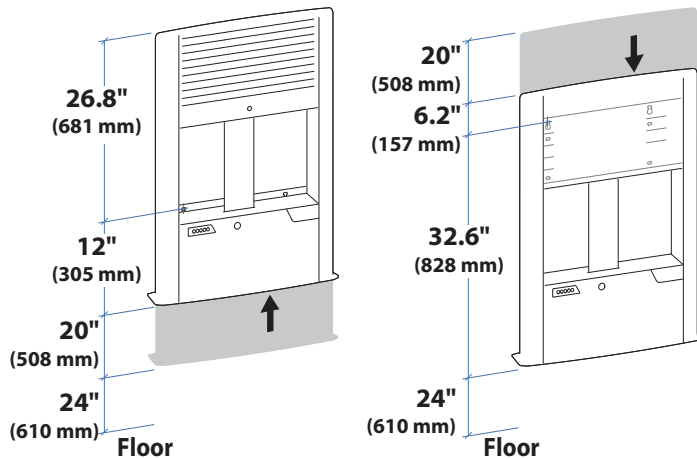

Ergotron® StyleView

Dimensional & Range of Motion Illustrations

StyleView® Sit Stand Enclosure

Dimensions

Range of Motion

Side View

© 2011 Ergotron, Inc. rev. 12/19/2011 DIM-SVEnclosure Content is subject to change without notification