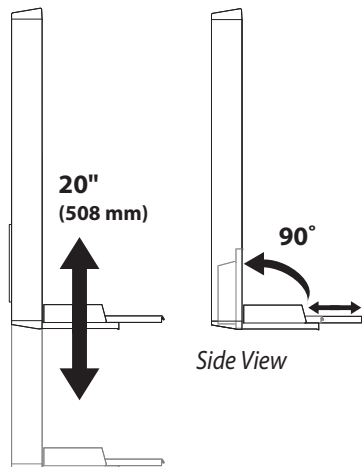

Ergotron® StyleView

Dimensional & Range of Motion Illustrations

StyleView® Sit Stand Enclosure

Dimensions

Range of Motion

Side View

© 2011 Ergotron, Inc. rev. 12/19/2011 DIM-SVEnclosure Content is subject to change without notification