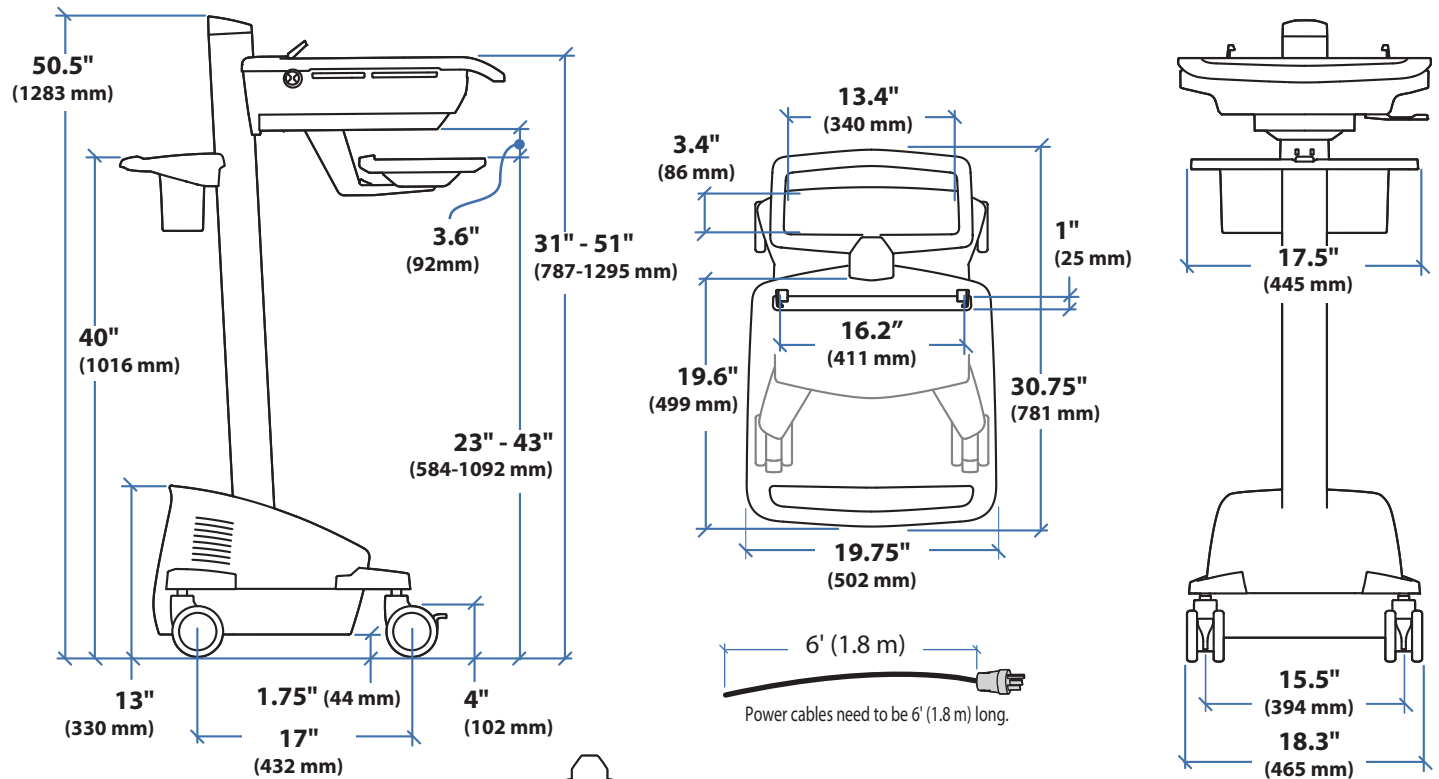

APAC Sales

Tokyo, Japan
www.ergotron.com
apaccustomerservice@ergotron.com

Worldwide OEM Sales

www.ergotron.com
info.oem@ergotron.com

Ergotron® StyleView Cart

Dimensional Illustrations

StyleView® EMR Laptop Cart, Powered

Dimensions

Laptop Compartment

When figuring dimensions, include mounted accessories, protruding cables and port replicators or docking stations.

Range of Motion

Weight Capacity

© 2011 Ergotron, Inc. rev. 03/17/2011 DIM-SV4X-EMR Content is subject to change without notification