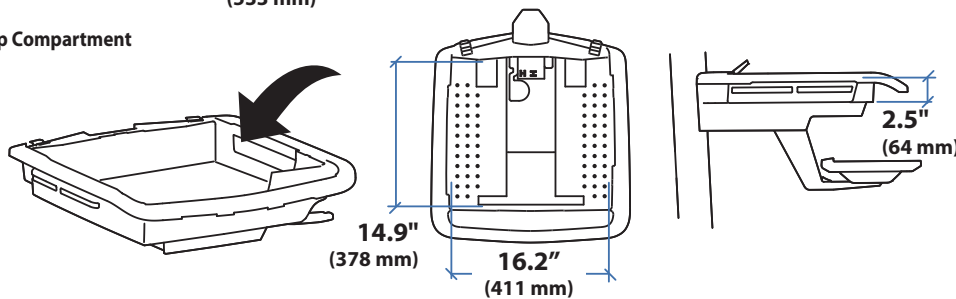

Ergotron® StyleView Cart

Dimensional Illustrations

StyleView® EMR Laptop Cart, SV40

Dimensions

Laptop Compartment

When figuring dimensions, include mounted accessories, protruding cables and port replicators or docking stations.

Range of Motion

Weight Capacity

© 2011 Ergotron, Inc. rev. 03/17/2011 DIM-SV4X-EMR Content is subject to change without notification

Americas Sales and Corporate Headquarters

St. Paul, MN USA
(800) 888-8458
+1-651-681-7600
www.ergotron.com
sales@ergotron.com