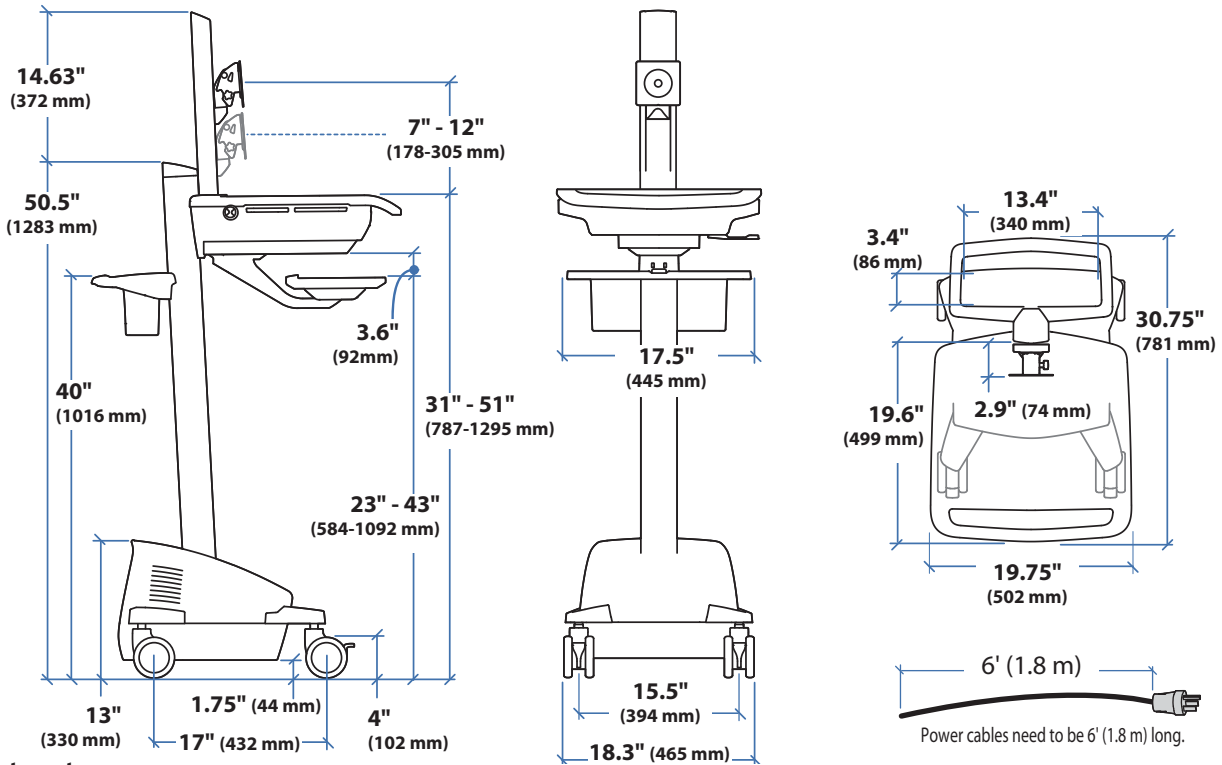

APAC Sales

Tokyo, Japan
www.ergotron.com
apaccustomerservice@ergotron.com

Worldwide OEM Sales

www.ergotron.com
info.oem@ergotron.com

Ergotron® StyleView Cart

Dimensional Illustrations

StyleView® EMR Cart with LCD Pivot, Powered

Dimensions

CPU Compartment

Range of Motion

Weight Capacity

© 2011 Ergotron, Inc. rev. 03/17/2011 DIM-SV4X-EMR Content is subject to change without notification

Americas Sales and Corporate Headquarters

St. Paul, MN USA
 (800) 888-8458
 +1-651-681-7600
 www.ergotron.com
 sales@ergotron.com