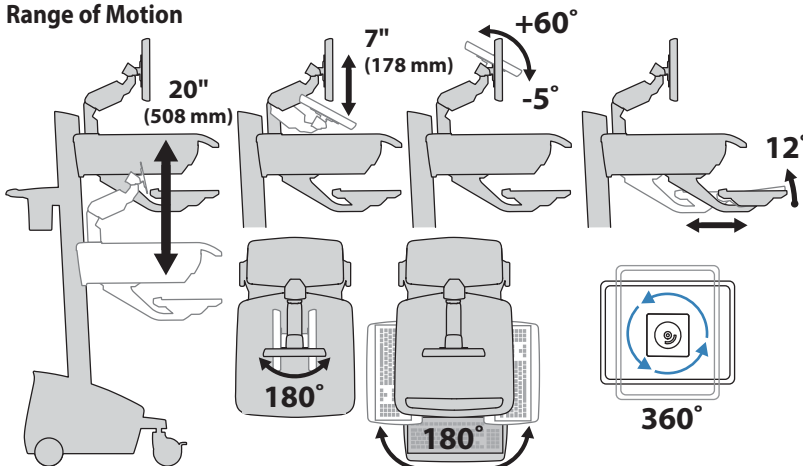

Dimensions

CPU Compartment

Range of Motion

Weight Capacity

© 2011 Ergotron, Inc. rev. 03/17/2011 DIM-SV4X-EMR Content is subject to change without notification

Americas Sales and Corporate Headquarters

St. Paul, MN USA
 (800) 888-8458
 +1-651-681-7600
 www.ergotron.com
 sales@ergotron.com

Ergotron® StyleView Cart

Dimensional Illustrations

StyleView® EMR Cart with LCD Arm, Powered

Dimensions

CPU Compartment

Range of Motion

© 2011 Ergotron, Inc. rev. 03/17/2011 DIM-SV4X-EMR Content is subject to change without notification