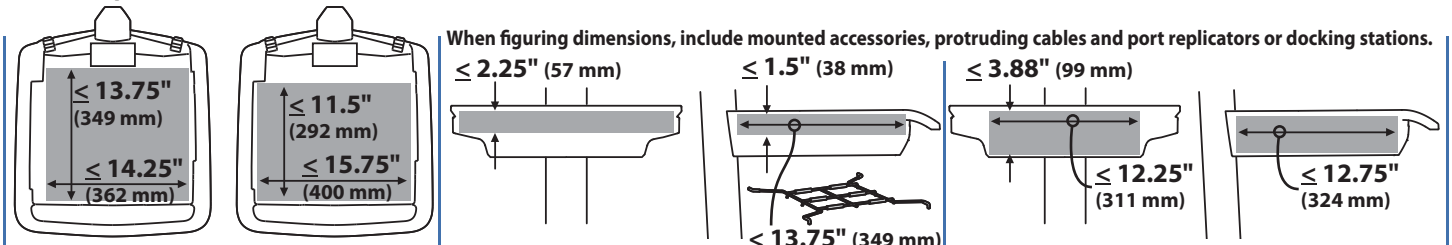

APAC Sales

Tokyo, Japan
www.ergotron.com
apaccustomerservice@ergotron.com

Worldwide OEM Sales

www.ergotron.com
info.oem@ergotron.com

Ergotron® StyleView Cart

Dimensional Illustrations

StyleView® EMR Cart with LCD Pivot, Powered

Dimensions

CPU Compartment

Range of Motion

Weight Capacity

© 2011 Ergotron, Inc. rev. 03/17/2011 DIM-SV4X-EMR Content is subject to change without notification

Americas Sales and Corporate Headquarters

St. Paul, MN USA
 (800) 888-8458
 +1-651-681-7600
 www.ergotron.com
 sales@ergotron.com