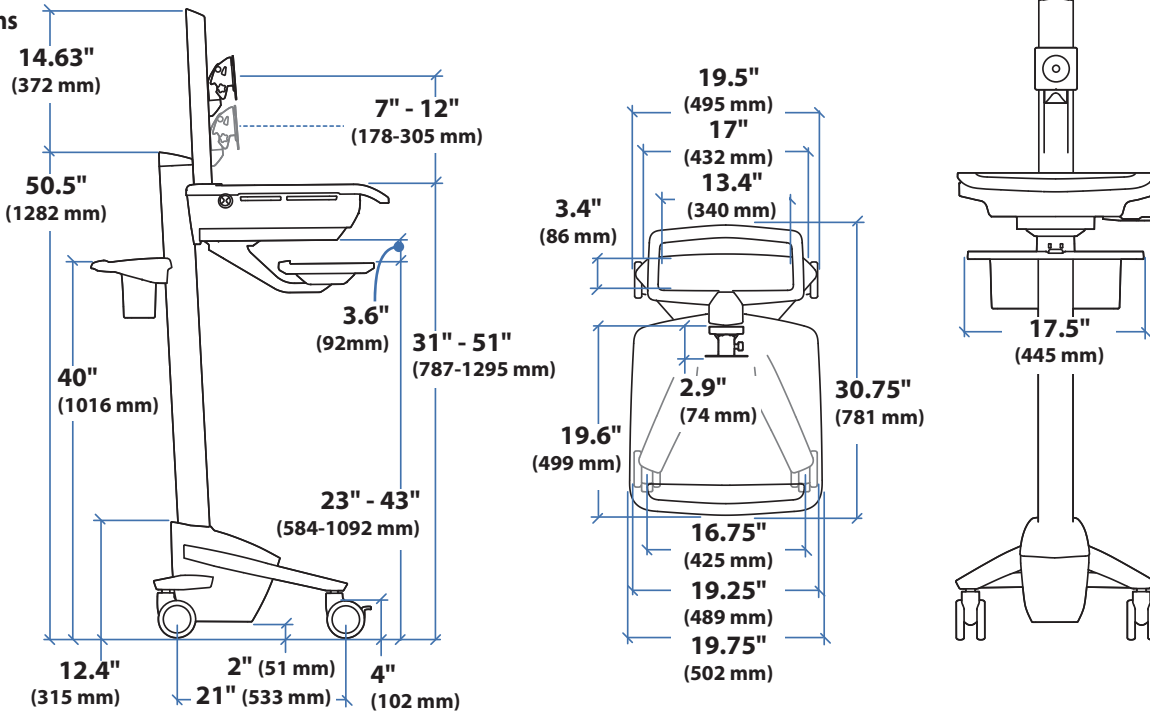

Worldwide OEM Sales

www.ergotron.com
info.oem@ergotron.com

Ergotron® StyleView Cart

Dimensional Illustrations

StyleView® EMR Cart with LCD Pivot

Dimensions

CPU Compartment

Range of Motion

Weight Capacity

© 2011 Ergotron, Inc. rev. 03/17/2011 DIM-SV4X-EMR Content is subject to change without notification

Americas Sales and Corporate Headquarters

St. Paul, MN USA
 (800) 888-8458
 +1-651-681-7600
 www.ergotron.com
 sales@ergotron.com