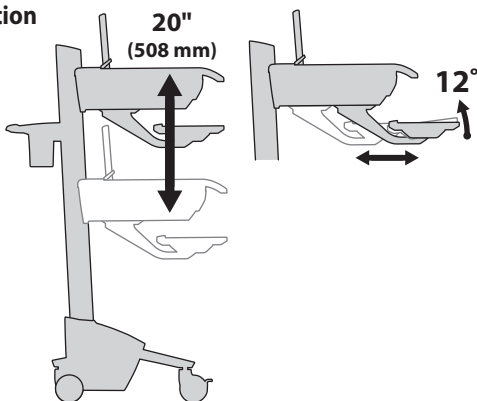

Ergotron® StyleView Cart

Dimensional Illustrations

StyleView® EMR Laptop Cart

Dimensions

Laptop Compartment

When figuring dimensions, include mounted accessories, protruding cables and port replicators or docking stations.

Range of Motion

Weight Capacity

Worksurface <5 lbs (2.3 kg)
Laptop Compartment <10 lbs (4.5 kg)

© 2011 Ergotron, Inc. rev. 03/17/2011 DIM-SV4X-EMR Content is subject to change without notification

Americas Sales and Corporate Headquarters