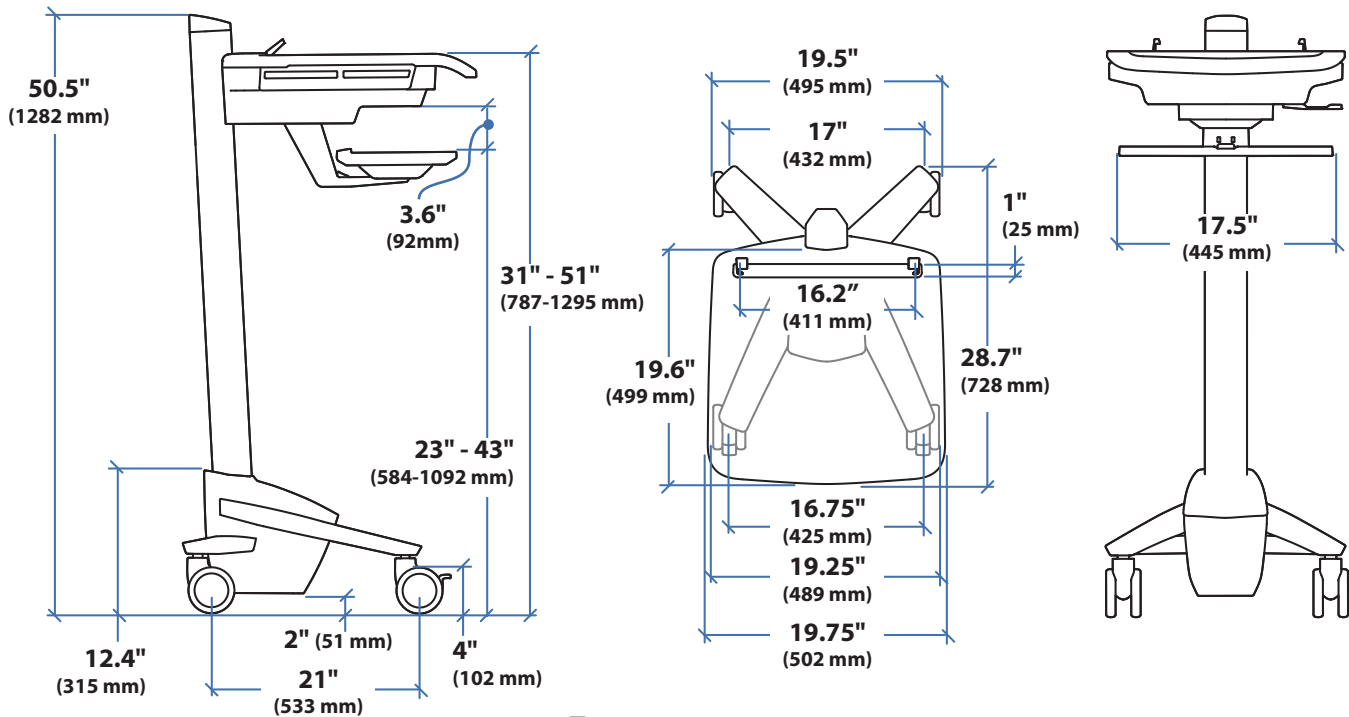

Ergotron® StyleView Cart

Dimensional Illustrations

StyleView® EMR Laptop Cart, SV40

Dimensions

Laptop Compartment

When figuring dimensions, include mounted accessories, protruding cables and port replicators or docking stations.

Range of Motion

Weight Capacity

© 2011 Ergotron, Inc. rev. 03/17/2011 DIM-SV4X-EMR Content is subject to change without notification

Americas Sales and Corporate Headquarters

St. Paul, MN USA
(800) 888-8458
+1-651-681-7600
www.ergotron.com
sales@ergotron.com