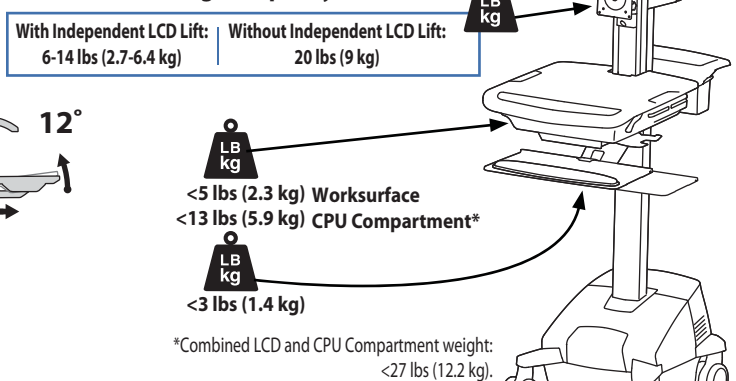

APAC Sales

Tokyo, Japan
www.ergotron.com
apaccustomerservice@ergotron.com

Worldwide OEM Sales

www.ergotron.com
info.oem@ergotron.com

Ergotron® StyleView Cart

Dimensional Illustrations

StyleView® EMR Cart with LCD Pivot, Powered

Dimensions

CPU Compartment

Range of Motion

Weight Capacity

© 2011 Ergotron, Inc. rev. 03/17/2011 DIM-SV4X-EMR Content is subject to change without notification

Americas Sales and Corporate Headquarters

St. Paul, MN USA
 (800) 888-8458
 +1-651-681-7600
 www.ergotron.com
 sales@ergotron.com

Ergotron® StyleView Cart

Dimensional Illustrations

StyleView® EMR Cart with LCD Arm, Powered

Dimensions

CPU Compartment

Range of Motion

© 2011 Ergotron, Inc. rev. 03/17/2011 DIM-SV4X-EMR Content is subject to change without notification