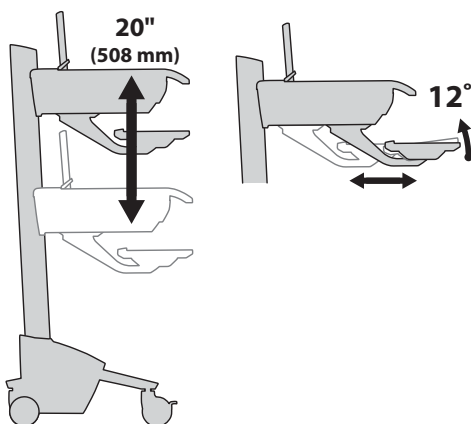

Ergotron® StyleView Cart

Dimensional Illustrations

StyleView® EMR Laptop Cart, SV40

Dimensions

Laptop Compartment

When figuring dimensions, include mounted accessories, protruding cables and port replicators or docking stations.

Range of Motion

Weight Capacity

© 2011 Ergotron, Inc. rev. 03/17/2011 DIM-SV4X-EMR Content is subject to change without notification

Americas Sales and Corporate Headquarters

St. Paul, MN USA
(800) 888-8458
+1-651-681-7600
www.ergotron.com
sales@ergotron.com