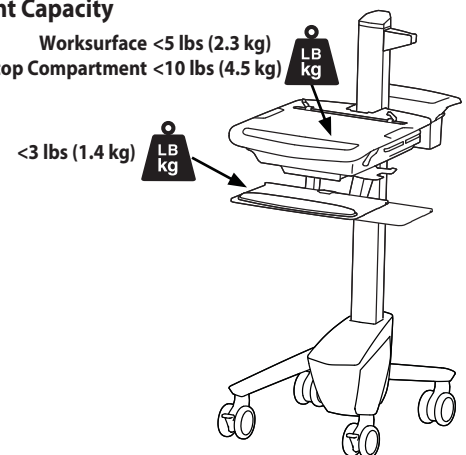

Ergotron® StyleView Cart

Dimensional Illustrations

StyleView® EMR Laptop Cart

Dimensions

Laptop Compartment

When figuring dimensions, include mounted accessories, protruding cables and port replicators or docking stations.

Range of Motion

Weight Capacity

Worksurface <5 lbs (2.3 kg)
Laptop Compartment <10 lbs (4.5 kg)

© 2011 Ergotron, Inc. rev. 03/17/2011 DIM-SV4X-EMR Content is subject to change without notification

Americas Sales and Corporate Headquarters