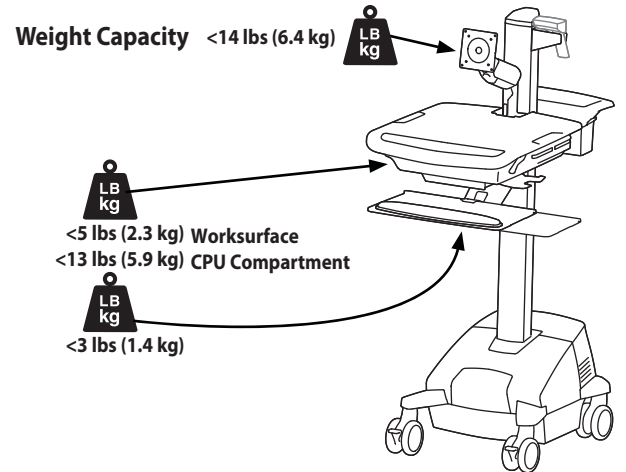

Ergotron® StyleView Cart

Dimensional Illustrations

StyleView® EMR Cart with LCD Arm, Powered

Dimensions

CPU Compartment

Range of Motion

© 2011 Ergotron, Inc. rev. 03/17/2011 DIM-SV4X-EMR Content is subject to change without notification