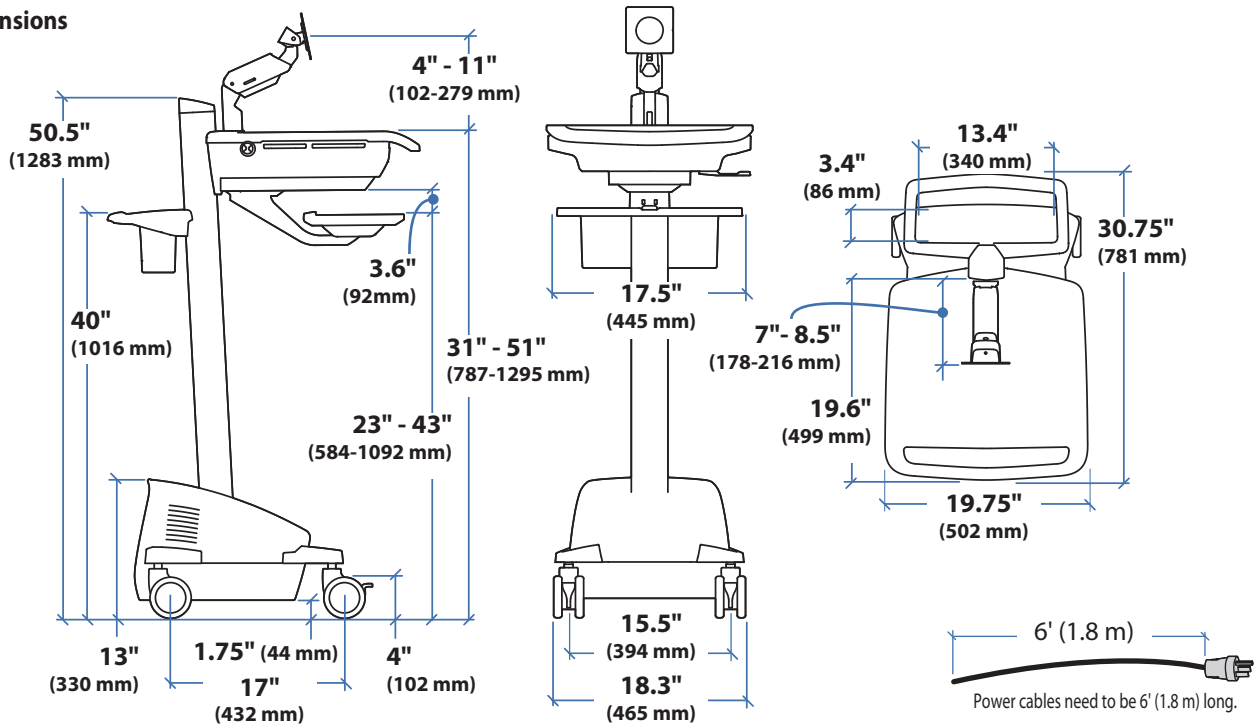

Dimensions

CPU Compartment

Range of Motion

Weight Capacity

© 2011 Ergotron, Inc. rev. 03/17/2011 DIM-SV4X-EMR Content is subject to change without notification

Americas Sales and Corporate Headquarters

St. Paul, MN USA
 (800) 888-8458
 +1-651-681-7600
 www.ergotron.com
 sales@ergotron.com

Ergotron® StyleView Cart

Dimensional Illustrations

StyleView® EMR Cart with LCD Arm, Powered

Dimensions

CPU Compartment

Range of Motion

© 2011 Ergotron, Inc. rev. 03/17/2011 DIM-SV4X-EMR Content is subject to change without notification