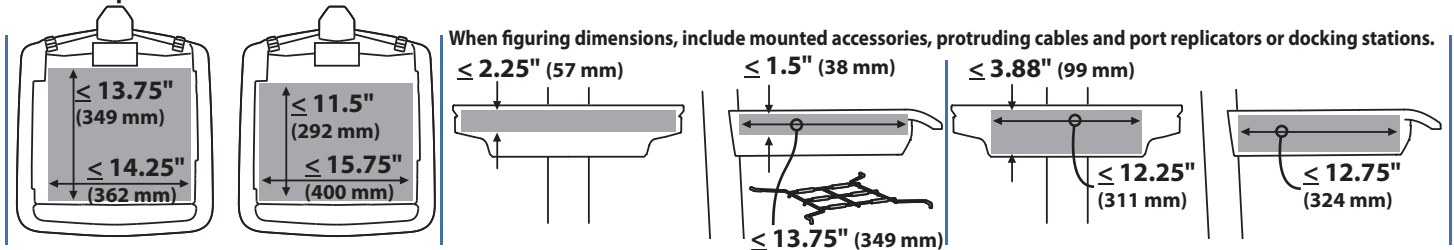

Ergotron® StyleView Cart

Dimensional Illustrations

StyleView® EMR Cart with LCD Arm, Powered

Dimensions

CPU Compartment

Range of Motion

© 2011 Ergotron, Inc. rev. 03/17/2011 DIM-SV4X-EMR Content is subject to change without notification