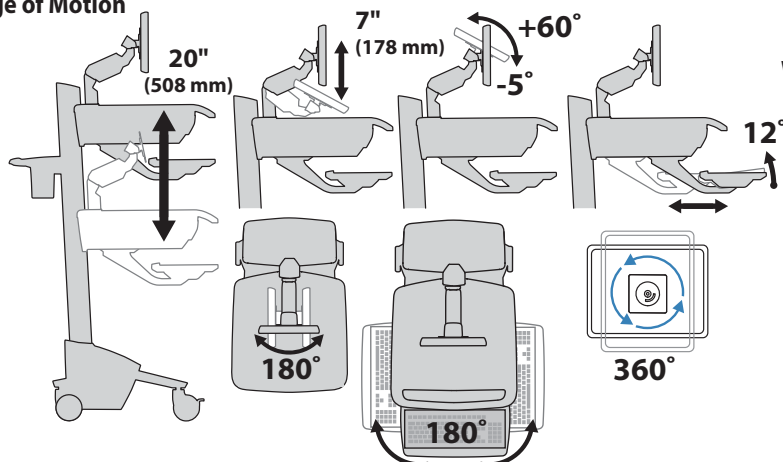

Ergotron® StyleView Cart

Dimensional Illustrations

StyleView® EMR Cart with LCD Arm

Dimensions

CPU Compartment

Range of Motion

Weight Capacity

© 2011 Ergotron, Inc. rev. 03/17/2011 DIM-SV4X-EMR Content is subject to change without notification