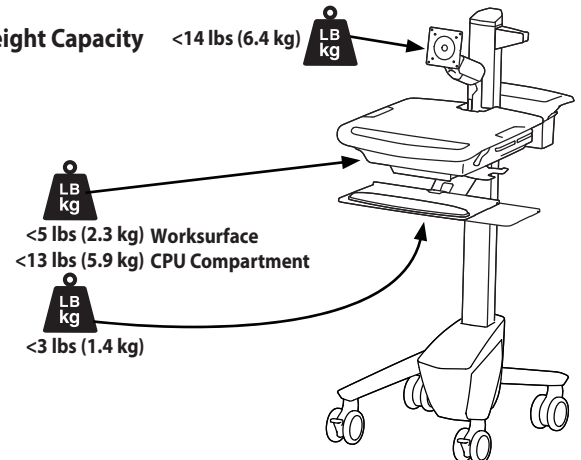

Ergotron® StyleView Cart

Dimensional Illustrations

StyleView® EMR Cart with LCD Arm

Dimensions

CPU Compartment

Range of Motion

Weight Capacity

© 2011 Ergotron, Inc. rev. 03/17/2011 DIM-SV4X-EMR Content is subject to change without notification