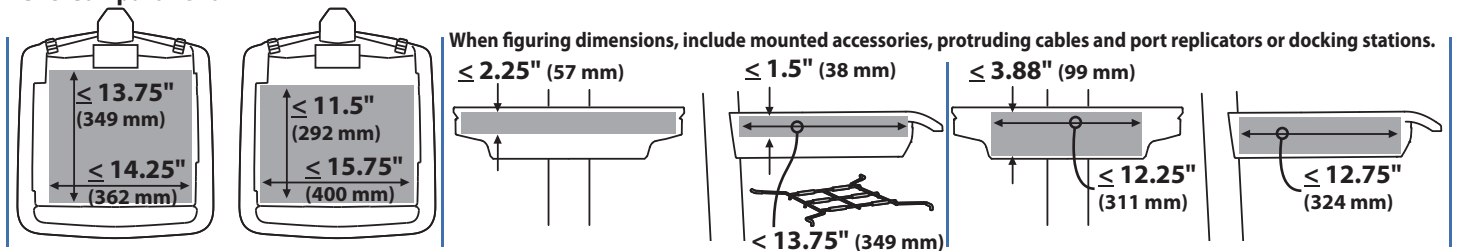

Ergotron® StyleView Cart

Dimensional Illustrations

StyleView® EMR Cart with LCD Arm

Dimensions

CPU Compartment

Range of Motion

Weight Capacity

© 2011 Ergotron, Inc. rev. 03/17/2011 DIM-SV4X-EMR Content is subject to change without notification