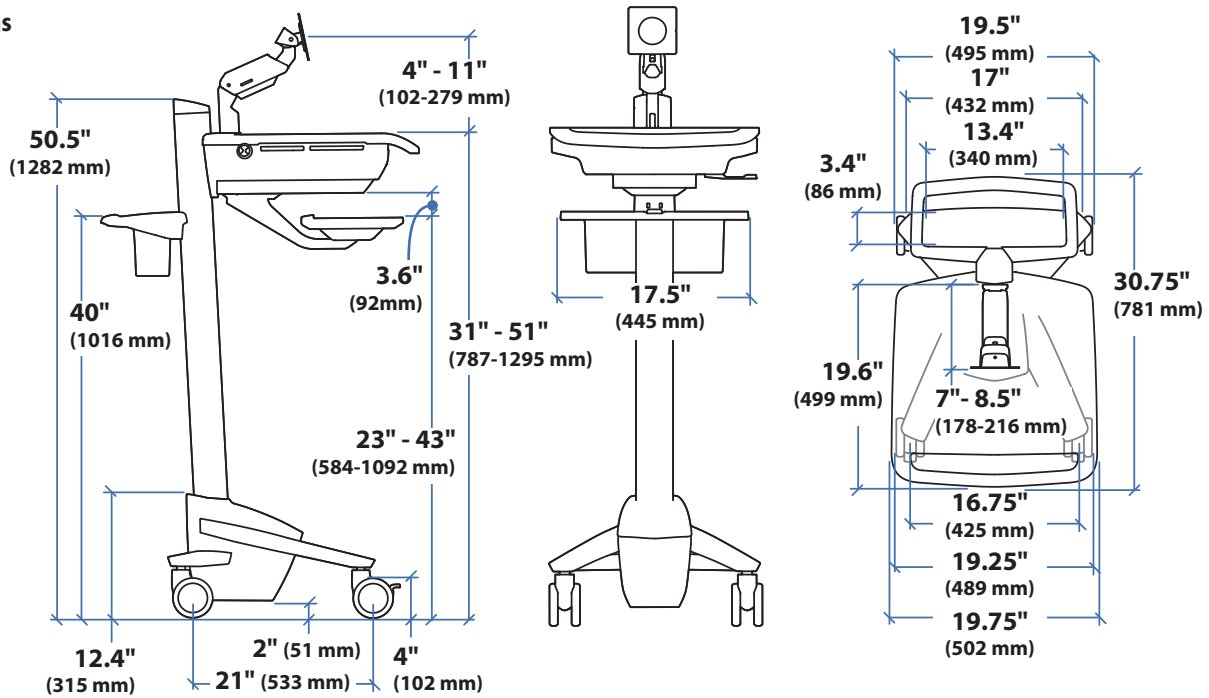

Weight Capacity

© 2011 Ergotron, Inc. rev. 03/17/2011 DIM-SV4X-EMR Content is subject to change without notification

Americas Sales and Corporate Headquarters

St. Paul, MN USA
 (800) 888-8458
 +1-651-681-7600
 www.ergotron.com
 sales@ergotron.com

Ergotron® StyleView Cart

Dimensional Illustrations

StyleView® EMR Cart with LCD Arm

Dimensions

CPU Compartment

Range of Motion

Weight Capacity

© 2011 Ergotron, Inc. rev. 03/17/2011 DIM-SV4X-EMR Content is subject to change without notification