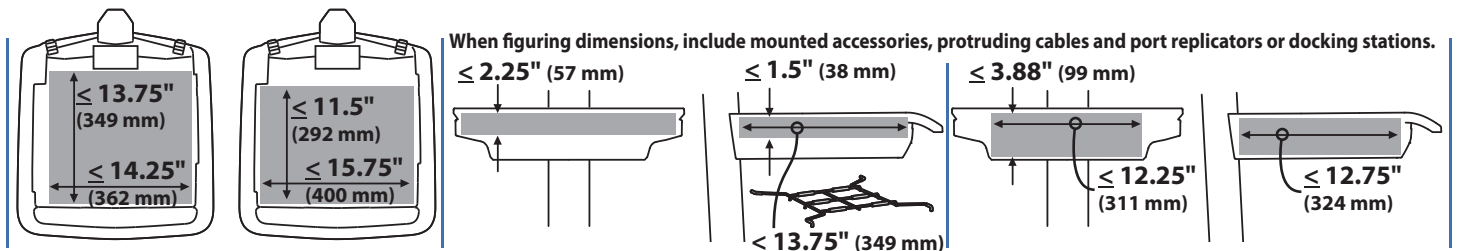

Worldwide OEM Sales

www.ergotron.com
info.oem@ergotron.com

Ergotron® StyleView Cart

Dimensional Illustrations

StyleView® EMR Cart with LCD Pivot

Dimensions

CPU Compartment

Range of Motion

Weight Capacity

© 2011 Ergotron, Inc. rev. 03/17/2011 DIM-SV4X-EMR Content is subject to change without notification

Americas Sales and Corporate Headquarters

St. Paul, MN USA
 (800) 888-8458
 +1-651-681-7600
 www.ergotron.com
 sales@ergotron.com