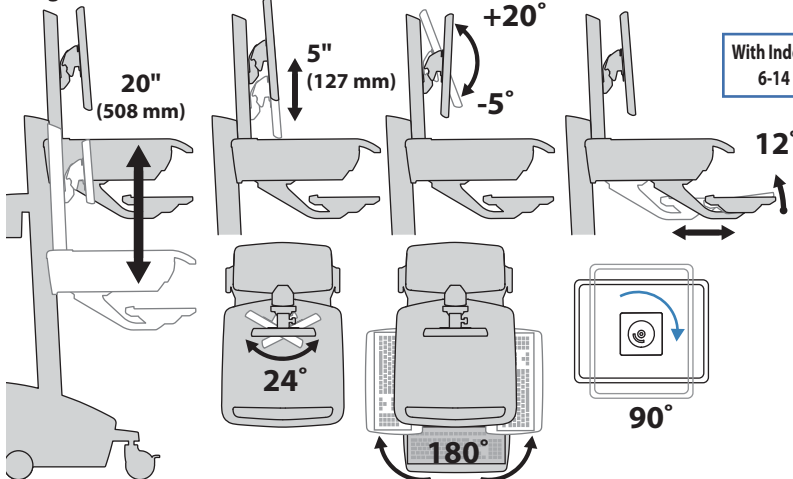

Dimensions

Laptop Compartment

When figuring dimensions, include mounted accessories, protruding cables and port replicators or docking stations.

Range of Motion

Weight Capacity

© 2011 Ergotron, Inc. rev. 03/17/2011 DIM-SV4X-EMR Content is subject to change without notification

APAC Sales

Tokyo, Japan
www.ergotron.com
apaccustomerservice@ergotron.com

Worldwide OEM Sales

www.ergotron.com
info.oem@ergotron.com

Ergotron® StyleView Cart

Dimensional Illustrations

StyleView® EMR Cart with LCD Pivot, Powered

Dimensions

CPU Compartment

Range of Motion

Weight Capacity

© 2011 Ergotron, Inc. rev. 03/17/2011 DIM-SV4X-EMR Content is subject to change without notification

Americas Sales and Corporate Headquarters

St. Paul, MN USA
 (800) 888-8458
 +1-651-681-7600
 www.ergotron.com
 sales@ergotron.com