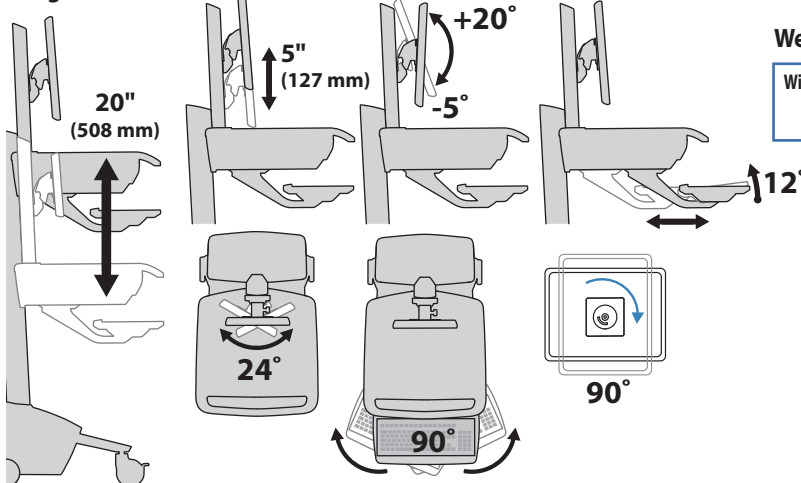

Worldwide OEM Sales

www.ergotron.com
info.oem@ergotron.com

Ergotron® StyleView Cart

Dimensional Illustrations

StyleView® EMR Cart with LCD Pivot

Dimensions

CPU Compartment

Range of Motion

Weight Capacity

© 2011 Ergotron, Inc. rev. 03/17/2011 DIM-SV4X-EMR Content is subject to change without notification

Americas Sales and Corporate Headquarters

St. Paul, MN USA
 (800) 888-8458
 +1-651-681-7600
 www.ergotron.com
 sales@ergotron.com