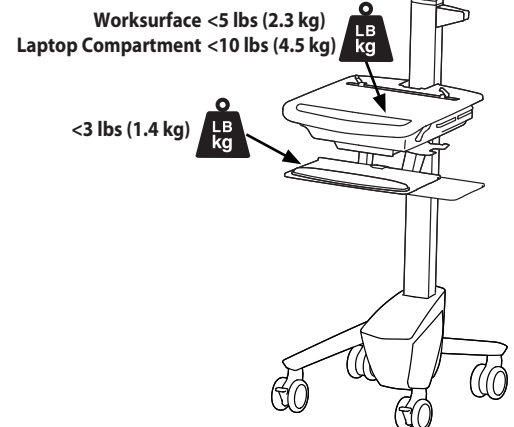

Ergotron® StyleView Cart

Dimensional Illustrations

StyleView® EMR Laptop Cart, SV40

Dimensions

Laptop Compartment

When figuring dimensions, include mounted accessories, protruding cables and port replicators or docking stations.

Range of Motion

Weight Capacity

© 2011 Ergotron, Inc. rev. 03/17/2011 DIM-SV4X-EMR Content is subject to change without notification

Americas Sales and Corporate Headquarters

St. Paul, MN USA
(800) 888-8458
+1-651-681-7600
www.ergotron.com
sales@ergotron.com