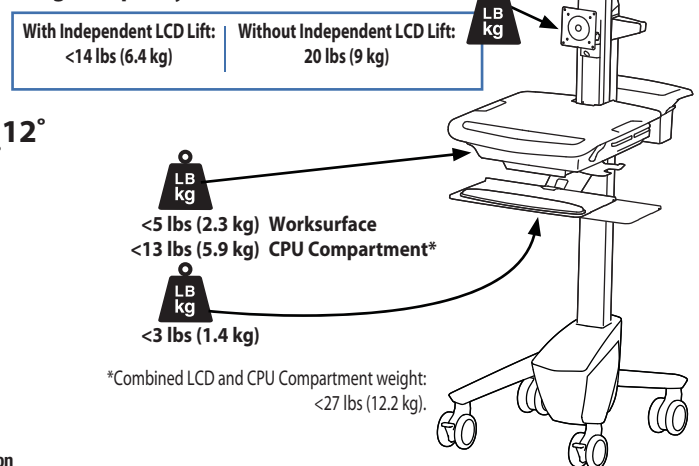

Worldwide OEM Sales

www.ergotron.com
info.oem@ergotron.com

Ergotron® StyleView Cart

Dimensional Illustrations

StyleView® EMR Cart with LCD Pivot

Dimensions

CPU Compartment

Range of Motion

Weight Capacity

© 2011 Ergotron, Inc. rev. 03/17/2011 DIM-SV4X-EMR Content is subject to change without notification

Americas Sales and Corporate Headquarters

St. Paul, MN USA
 (800) 888-8458
 +1-651-681-7600
 www.ergotron.com
 sales@ergotron.com