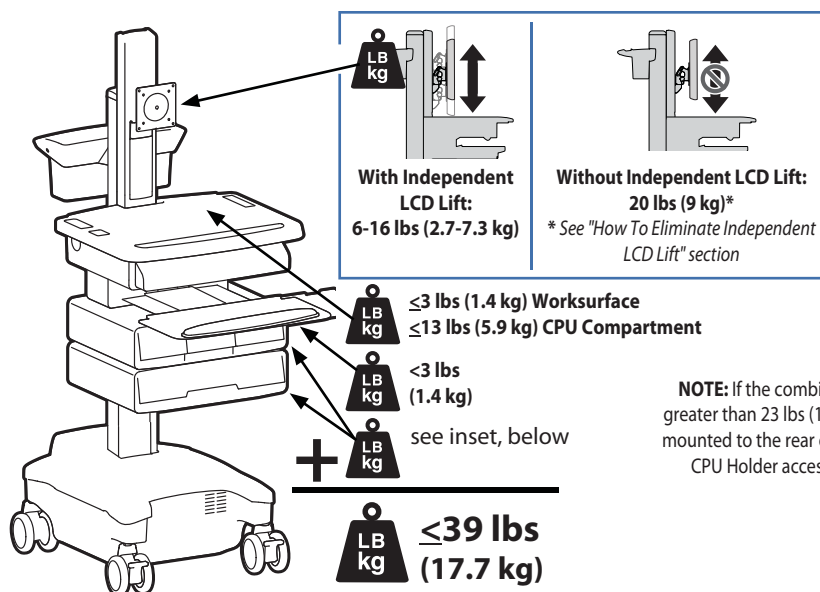

Ergotron® StyleView Cart

Dimensional Illustrations

SV32 PHD LCD Cart powered

Range of Motion

Weight Capacity

NOTE: If the combined LCD and CPU weight is greater than 23 lbs (10.4 kg) then the CPU must be mounted to the rear of the cart using the Universal CPU Holder accessory (ordered separately).