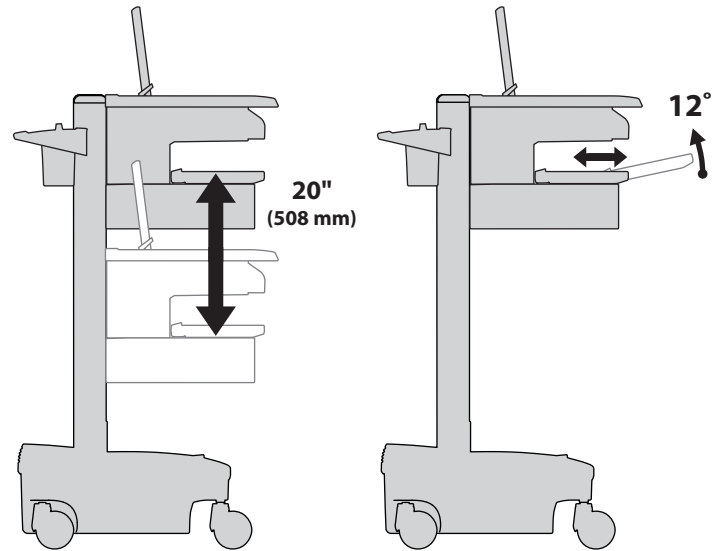

Worldwide OEM Sales

www.ergotron.com
 info.oem@ergotron.com

Ergotron® StyleView Cart

Dimensional Illustrations

SV32 PHD Laptop Cart powered

Weight Capacity

Range of Motion

© 2011 Ergotron, Inc. rev. 02/04/2011 DIM-SV3X-PHD Content is subject to change without notification