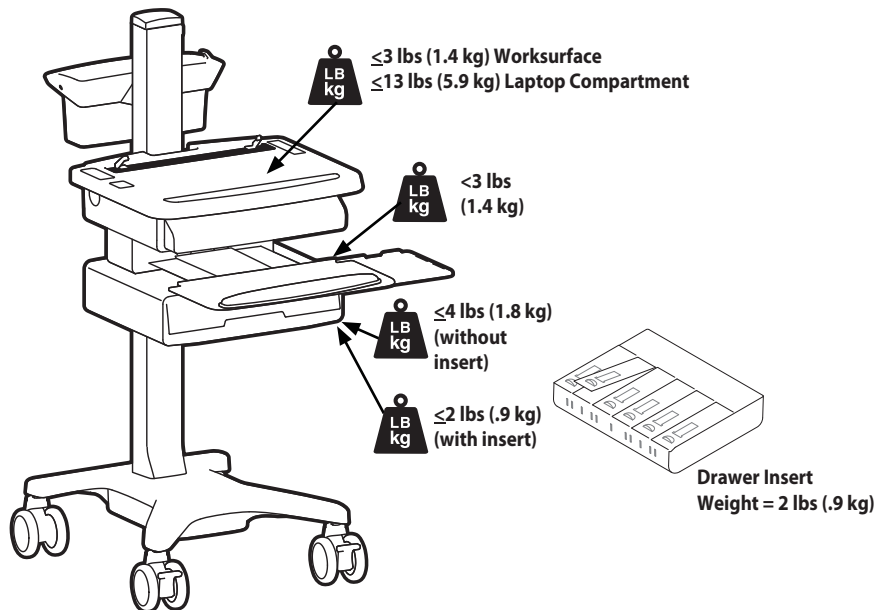

Worldwide OEM Sales

www.ergotron.com
info.oem@ergotron.com

Ergotron® StyleView Cart

SV31 PHD Laptop Cart non-powered

Range of Motion

Weight Capacity

© 2011 Ergotron, Inc. rev. 02/04/2011 DIM-SV3X-PHD Content is subject to change without notification