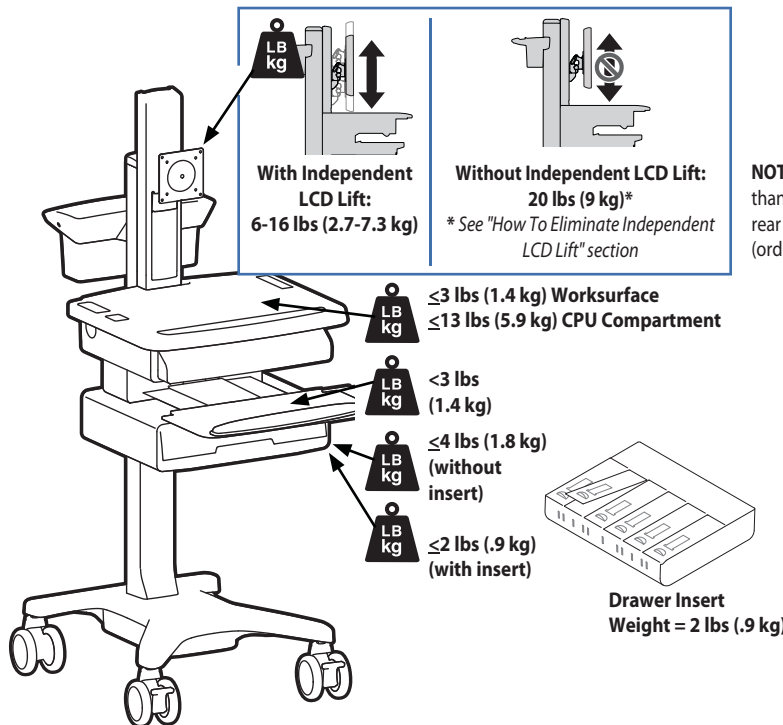

Ergotron® StyleView Cart

SV31 PHD LCD Cart non-powered

Range of Motion

Weight Capacity

NOTE: If the combined LCD and CPU weight is greater than 23 lbs (10.4 kg) then the CPU must be mounted to the rear of the cart using the Universal CPU Holder accessory (ordered separately).