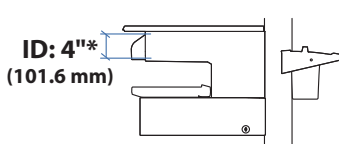

Ergotron® StyleView Cart

Dimensional Illustrations

SV32 PHD Laptop Cart powered

Dimensions

Laptop Compartment

When figuring dimensions, include mounted accessories, protruding cables and port replicators or docking stations.

*Secure Storage for Laptop, Thin Client or CPU up to 3.75" (95 mm) thick

© 2011 Ergotron, Inc. rev. 02/04/2011 DIM-SV3X-PHD Content is subject to change without notification

Americas Sales and Corporate Headquarters