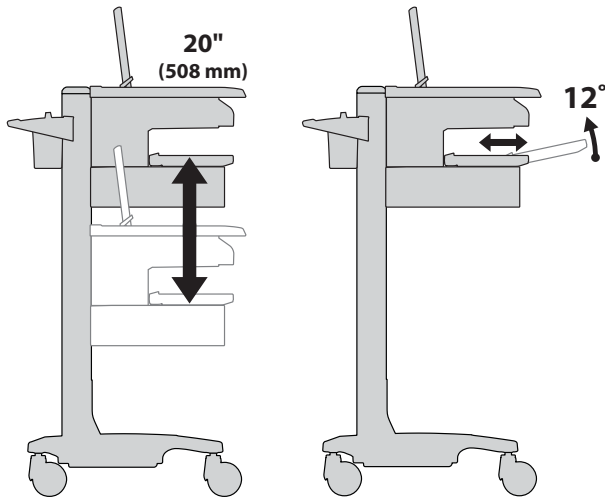

Worldwide OEM Sales

www.ergotron.com
info.oem@ergotron.com

Ergotron® StyleView Cart

SV31 PHD Laptop Cart non-powered

Range of Motion

Weight Capacity

© 2011 Ergotron, Inc. rev. 02/04/2011 DIM-SV3X-PHD Content is subject to change without notification