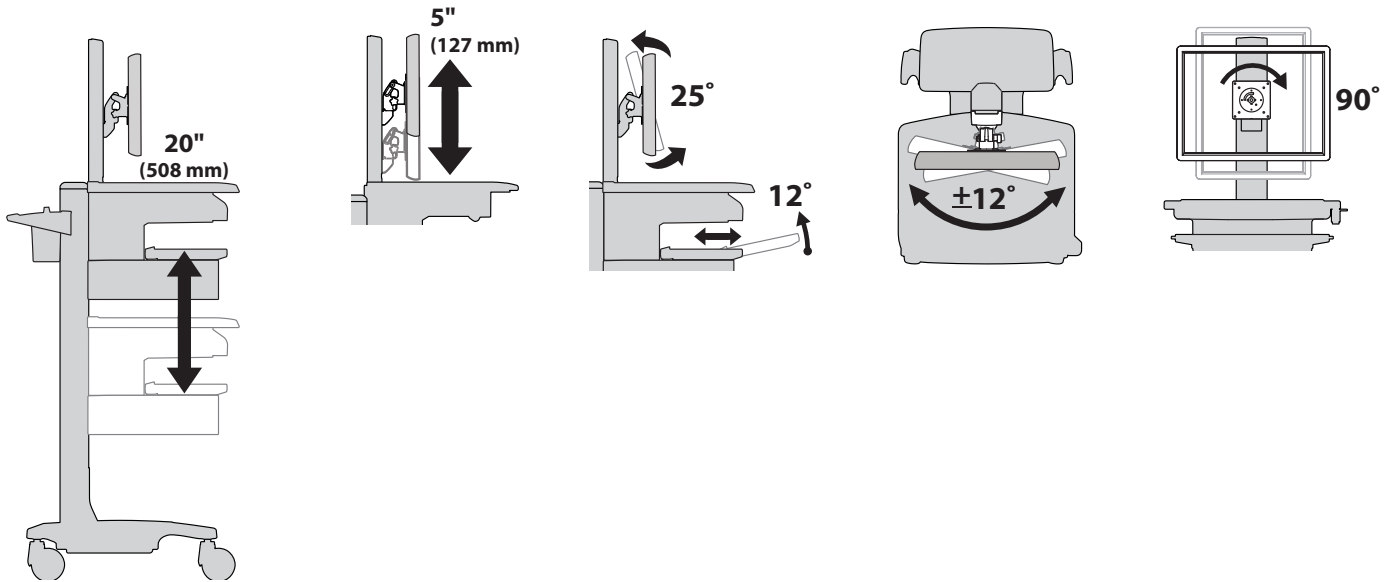

Ergotron® StyleView Cart

SV31 PHD LCD Cart non-powered

Range of Motion

Weight Capacity

NOTE: If the combined LCD and CPU weight is greater than 23 lbs (10.4 kg) then the CPU must be mounted to the rear of the cart using the Universal CPU Holder accessory (ordered separately).