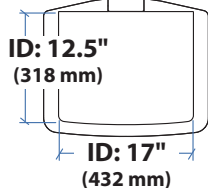

Worldwide OEM Sales

www.ergotron.com
 info.oem@ergotron.com

Ergotron® StyleView Cart

Dimensional Illustrations

SV32 PHD Laptop Cart powered

Weight Capacity

Range of Motion

© 2011 Ergotron, Inc. rev. 02/04/2011 DIM-SV3X-PHD Content is subject to change without notification

APAC Sales

Tokyo, Japan
 www.ergotron.com
 apaccustomerservice@ergotron.com

Worldwide OEM Sales

www.ergotron.com
 info.oem@ergotron.com

Ergotron® StyleView Cart

Dimensional Illustrations

SV32 PHD LCD Cart powered

Dimensions

CPU Compartment

When figuring dimensions, include mounted accessories, protruding cables and port replicators or docking stations.

*Secure Storage for Laptop, Thin Client or CPU up to 3.75" (95 mm) thick