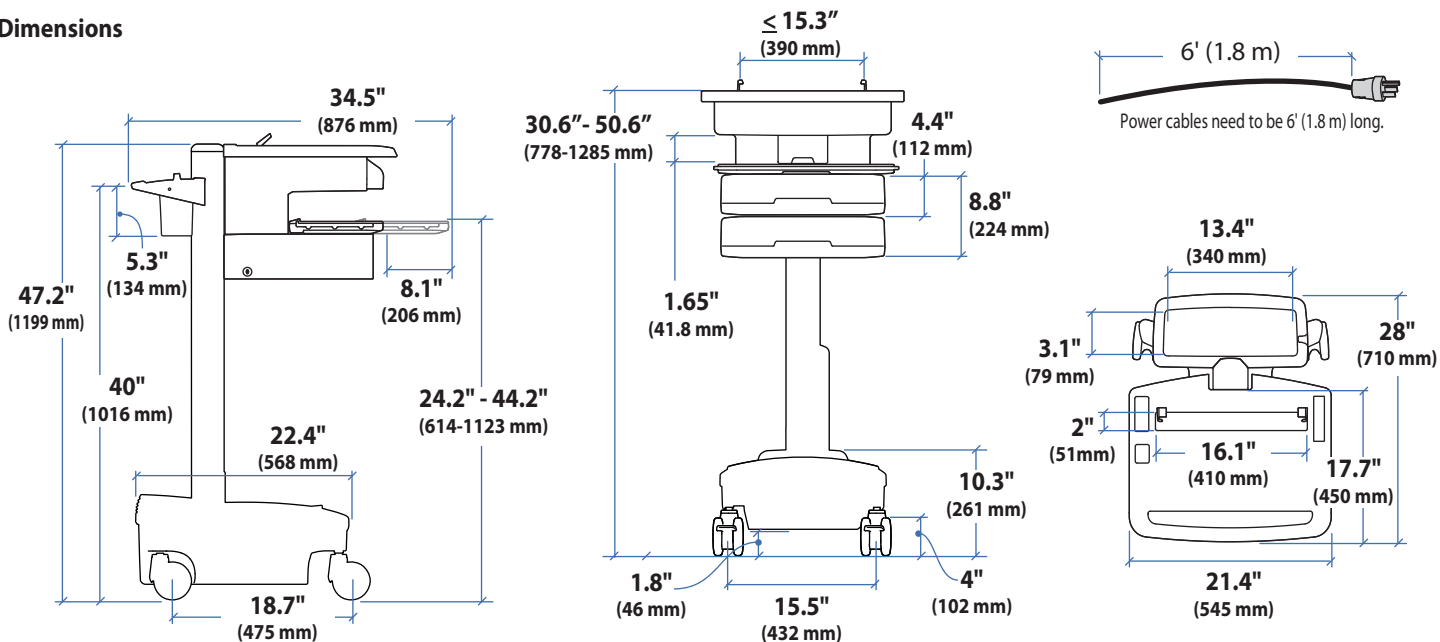

Ergotron® StyleView Cart

Dimensional Illustrations

SV32 PHD Laptop Cart powered

Dimensions

Laptop Compartment

When figuring dimensions, include mounted accessories, protruding cables and port replicators or docking stations.