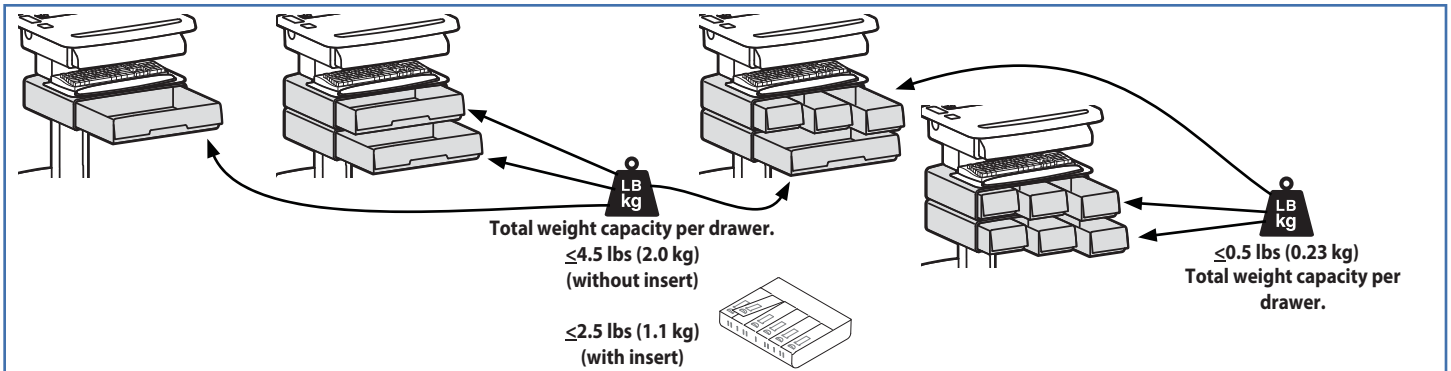

Worldwide OEM Sales

www.ergotron.com
 info.oem@ergotron.com

Ergotron® StyleView Cart

Dimensional Illustrations

SV32 PHD Laptop Cart powered

Weight Capacity

Range of Motion

© 2011 Ergotron, Inc. rev. 02/04/2011 DIM-SV3X-PHD Content is subject to change without notification