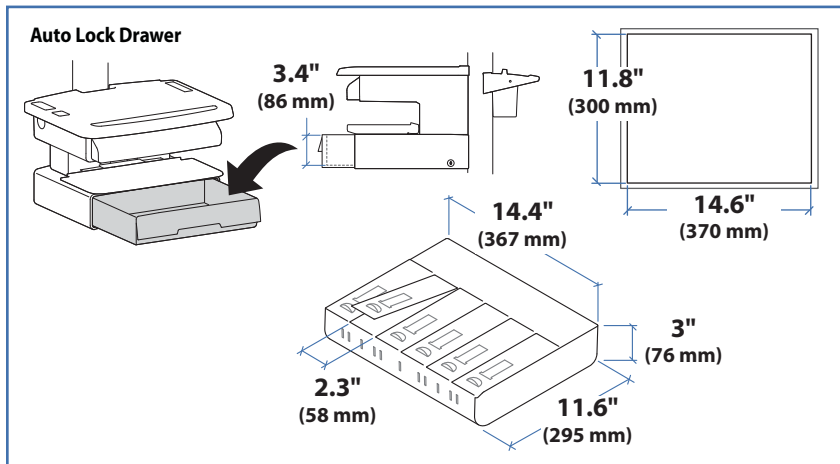

Dimensions

© 2011 Ergotron, Inc. rev. 02/04/2011 DIM-SV3X-PHD Content is subject to change without notification

Americas Sales and Corporate Headquarters

St. Paul, MN USA
 (800) 888-8458
 +1-651-681-7600
 www.ergotron.com
 sales@ergotron.com