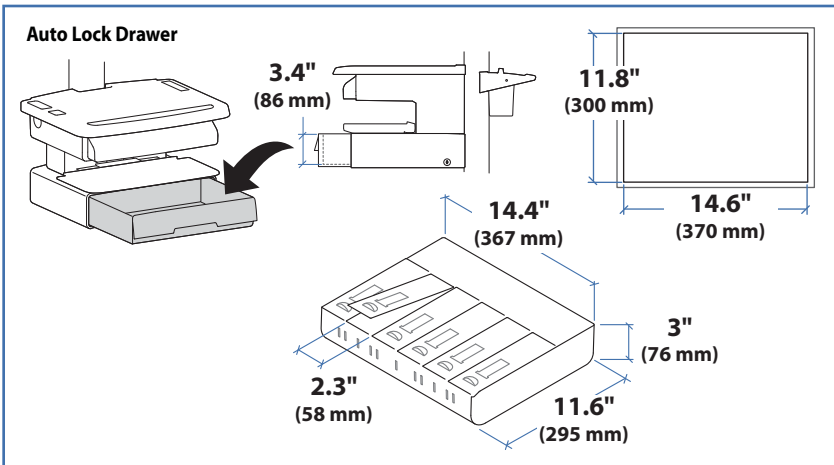

Ergotron® StyleView Cart

Dimensional Illustrations

SV31 PHD Laptop Cart non-powered

Dimensions

© 2011 Ergotron, Inc. rev. 02/04/2011 DIM-SV3X-PHD Content is subject to change without notification

Americas Sales and Corporate Headquarters

Dimensions

CPU Compartment

When figuring dimensions, include mounted accessories, protruding cables and port replicators or docking stations.

*Secure Storage for Laptop, Thin Client or CPU up to 3.75" (95 mm) thick