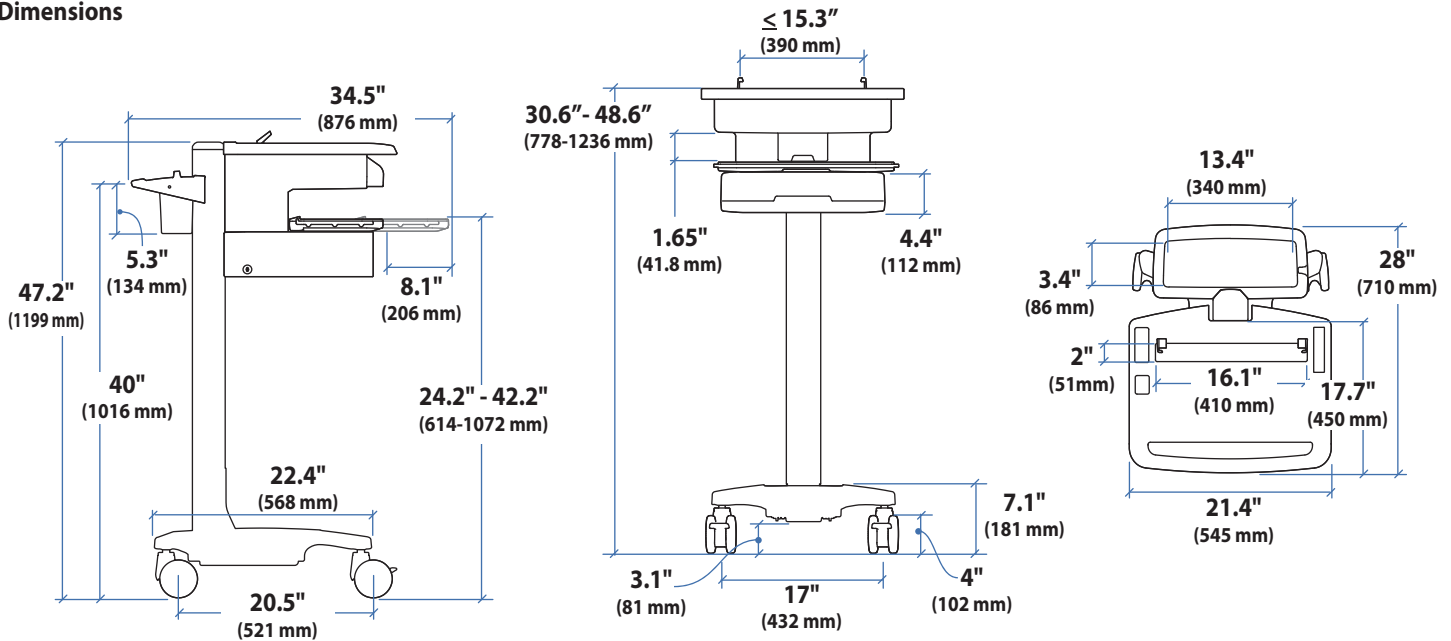

Ergotron® StyleView Cart

Dimensional Illustrations

SV31 PHD Laptop Cart non-powered

Dimensions

© 2011 Ergotron, Inc. rev. 02/04/2011 DIM-SV3X-PHD Content is subject to change without notification

Americas Sales and Corporate Headquarters

Dimensions

CPU Compartment

When figuring dimensions, include mounted accessories, protruding cables and port replicators or docking stations.

*Secure Storage for Laptop, Thin Client or CPU up to 3.75" (95 mm) thick