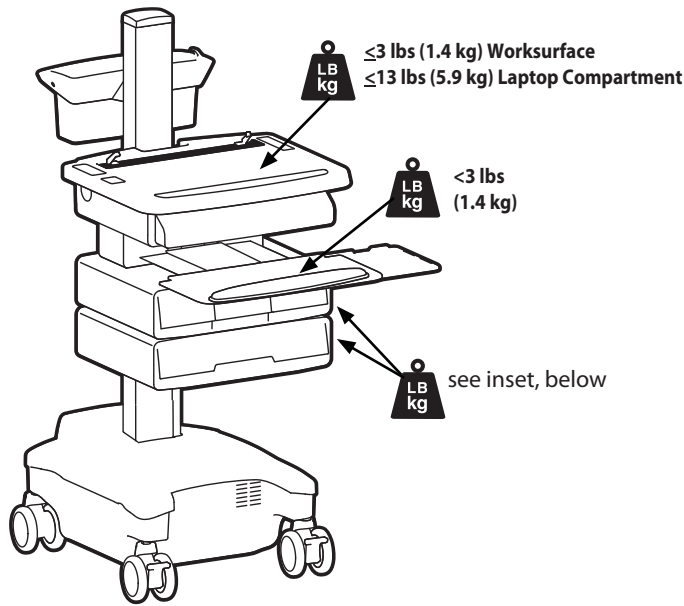

Worldwide OEM Sales

www.ergotron.com
 info.oem@ergotron.com

Ergotron® StyleView Cart

Dimensional Illustrations

SV32 PHD Laptop Cart powered

Weight Capacity

Range of Motion

© 2011 Ergotron, Inc. rev. 02/04/2011 DIM-SV3X-PHD Content is subject to change without notification