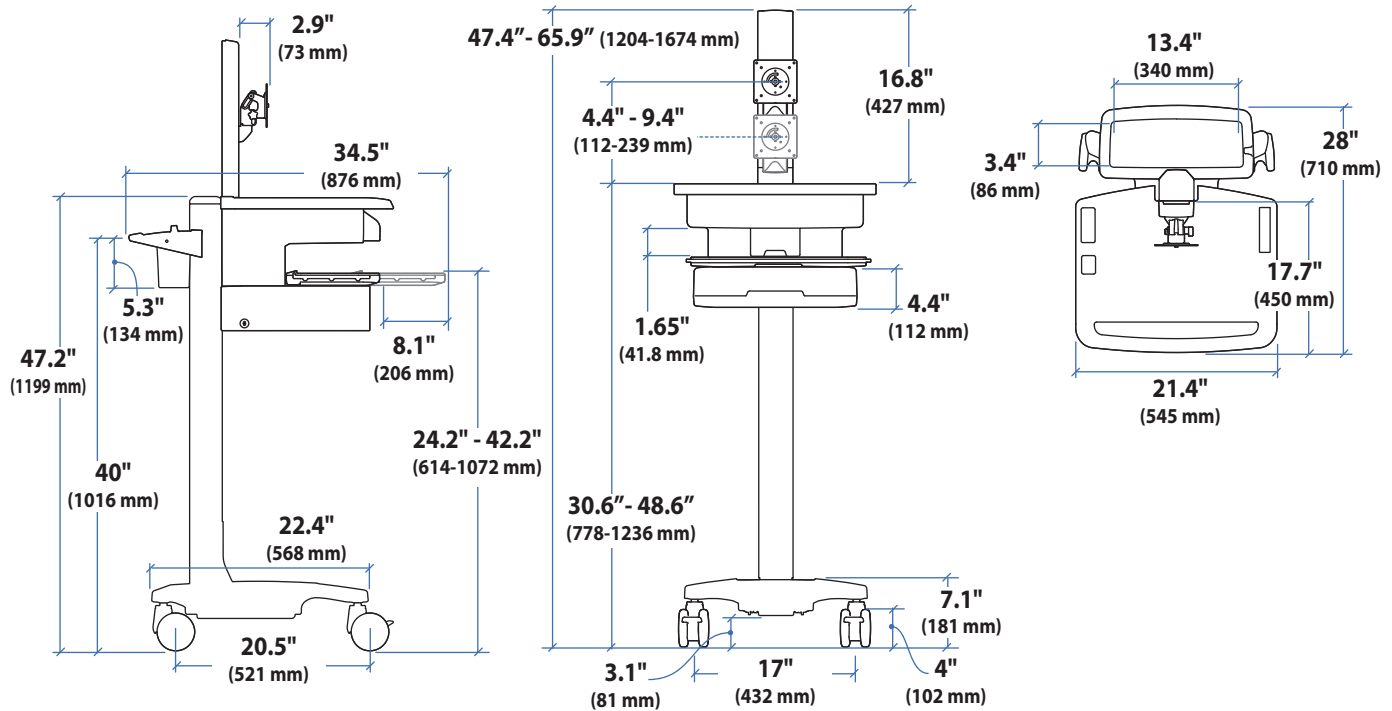

Dimensions

© 2011 Ergotron, Inc. rev. 02/04/2011 DIM-SV3X-PHD Content is subject to change without notification

Americas Sales and Corporate Headquarters

St. Paul, MN USA
 (800) 888-8458
 +1-651-681-7600
 www.ergotron.com
 sales@ergotron.com