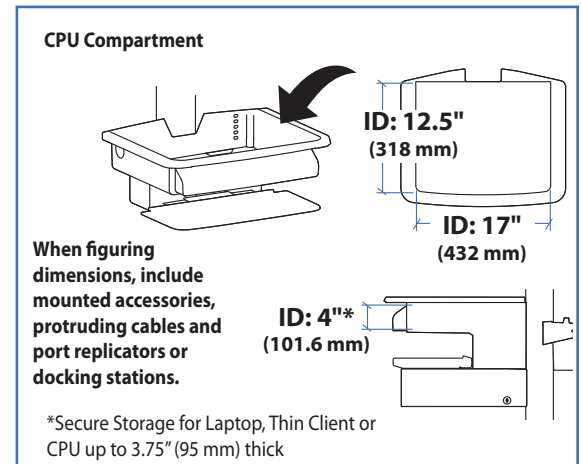

Ergotron® StyleView Cart

Dimensional Illustrations

SV31 PHD LCD Cart non-powered

Dimensions