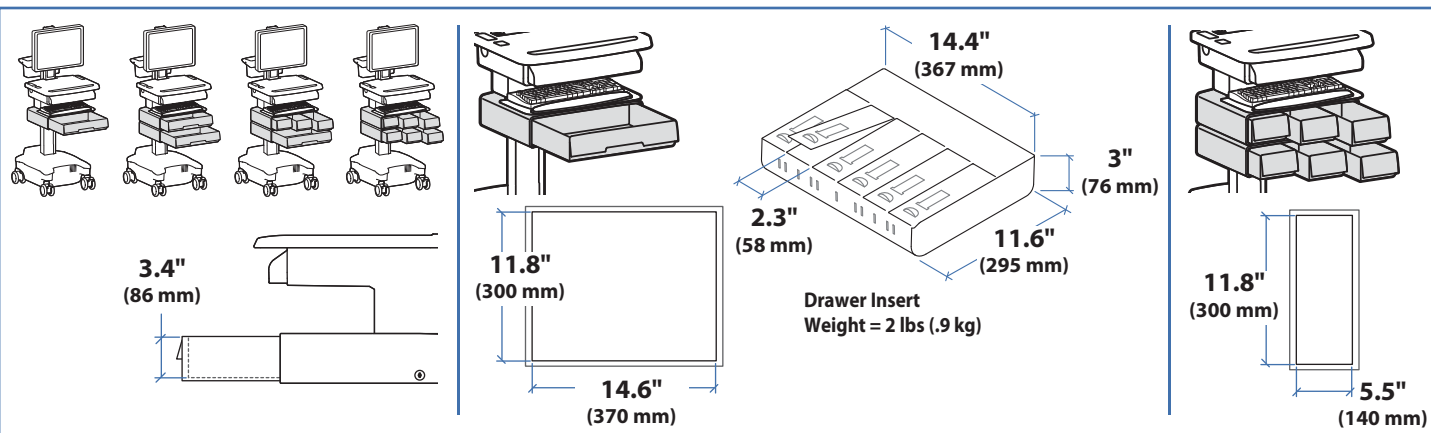

Dimensions

CPU Compartment

When figuring dimensions, include mounted accessories, protruding cables and port replicators or docking stations.

*Secure Storage for Laptop, Thin Client or CPU up to 3.75" (95 mm) thick