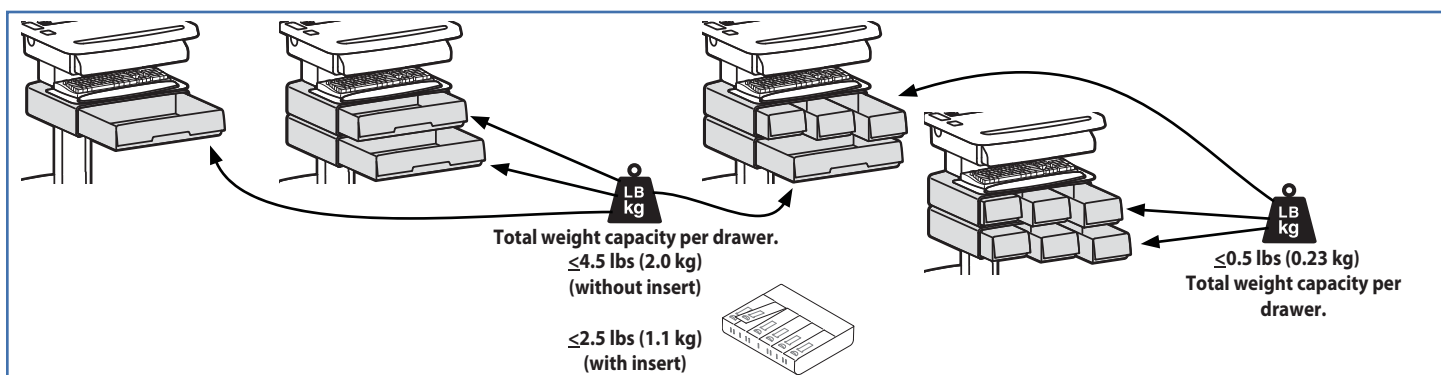

Ergotron® StyleView Cart

Dimensional Illustrations

SV32 PHD LCD Cart powered

Range of Motion

Weight Capacity

NOTE: If the combined LCD and CPU weight is greater than 23 lbs (10.4 kg) then the CPU must be mounted to the rear of the cart using the Universal CPU Holder accessory (ordered separately).