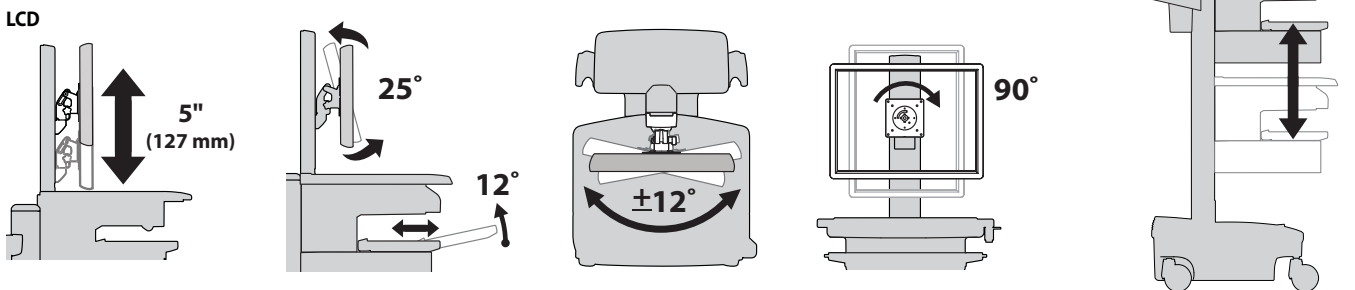

Ergotron® StyleView Cart

Dimensional Illustrations

SV32 PHD LCD Cart powered

Range of Motion

Weight Capacity

NOTE: If the combined LCD and CPU weight is greater than 23 lbs (10.4 kg) then the CPU must be mounted to the rear of the cart using the Universal CPU Holder accessory (ordered separately).