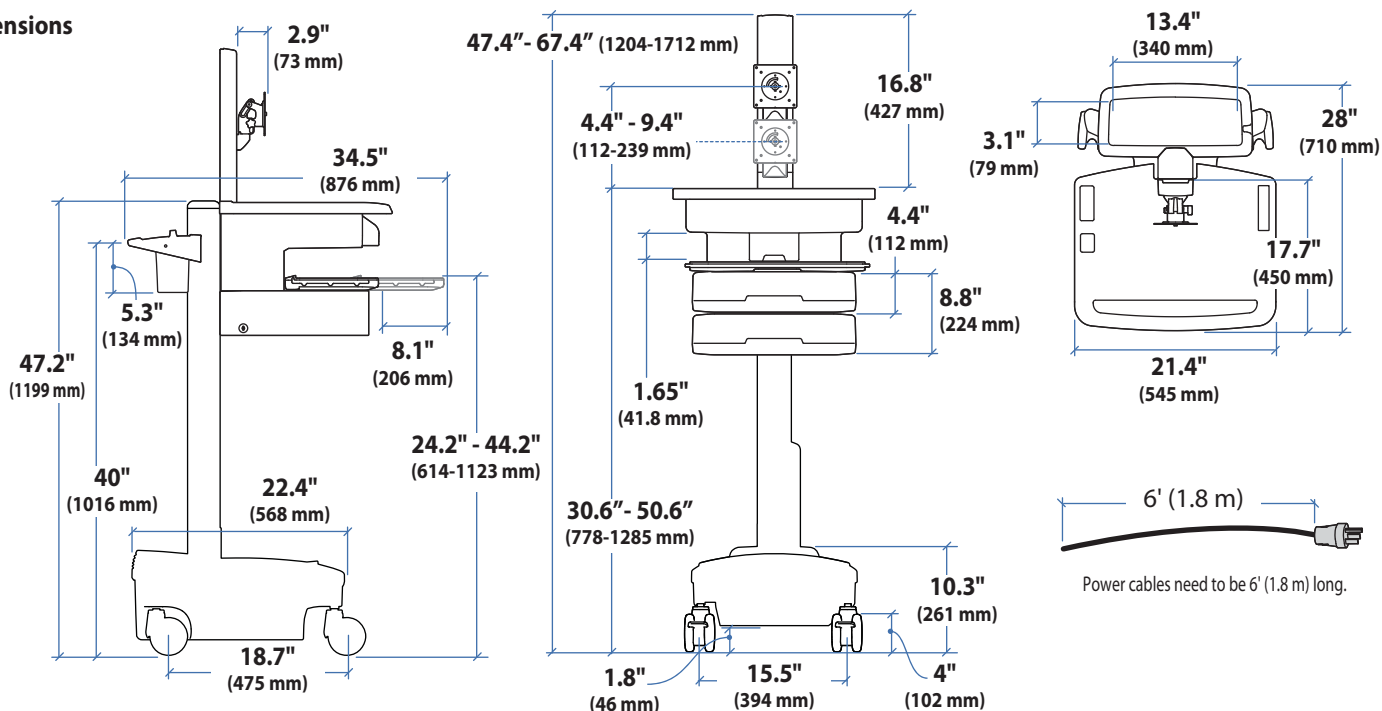

APAC Sales

Tokyo, Japan
 www.ergotron.com
 apaccustomerservice@ergotron.com

Worldwide OEM Sales

www.ergotron.com
 info.oem@ergotron.com

Ergotron® StyleView Cart

Dimensional Illustrations

SV32 PHD LCD Cart powered

Dimensions

CPU Compartment

When figuring dimensions, include mounted accessories, protruding cables and port replicators or docking stations.

*Secure Storage for Laptop, Thin Client or CPU up to 3.75" (95 mm) thick