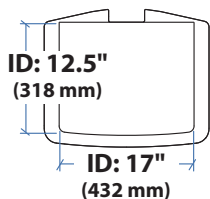

Ergotron® StyleView Cart

Dimensional Illustrations

SV32 PHD Laptop Cart powered

Dimensions

Laptop Compartment

When figuring dimensions, include mounted accessories, protruding cables and port replicators or docking stations.

*Secure Storage for Laptop, Thin Client or CPU up to 3.75" (95 mm) thick

© 2011 Ergotron, Inc. rev. 02/04/2011 DIM-SV3X-PHD Content is subject to change without notification

Americas Sales and Corporate Headquarters