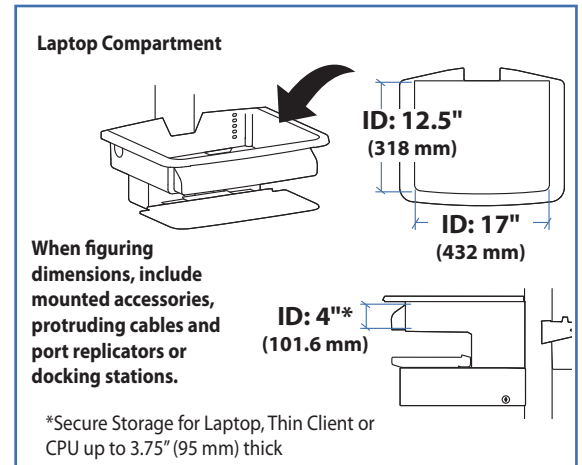

Ergotron® StyleView Cart

Dimensional Illustrations

SV31 PHD Laptop Cart non-powered

Dimensions

© 2011 Ergotron, Inc. rev. 02/04/2011 DIM-SV3X-PHD Content is subject to change without notification

Americas Sales and Corporate Headquarters

Dimensions

CPU Compartment

When figuring dimensions, include mounted accessories, protruding cables and port replicators or docking stations.

*Secure Storage for Laptop, Thin Client or CPU up to 3.75" (95 mm) thick