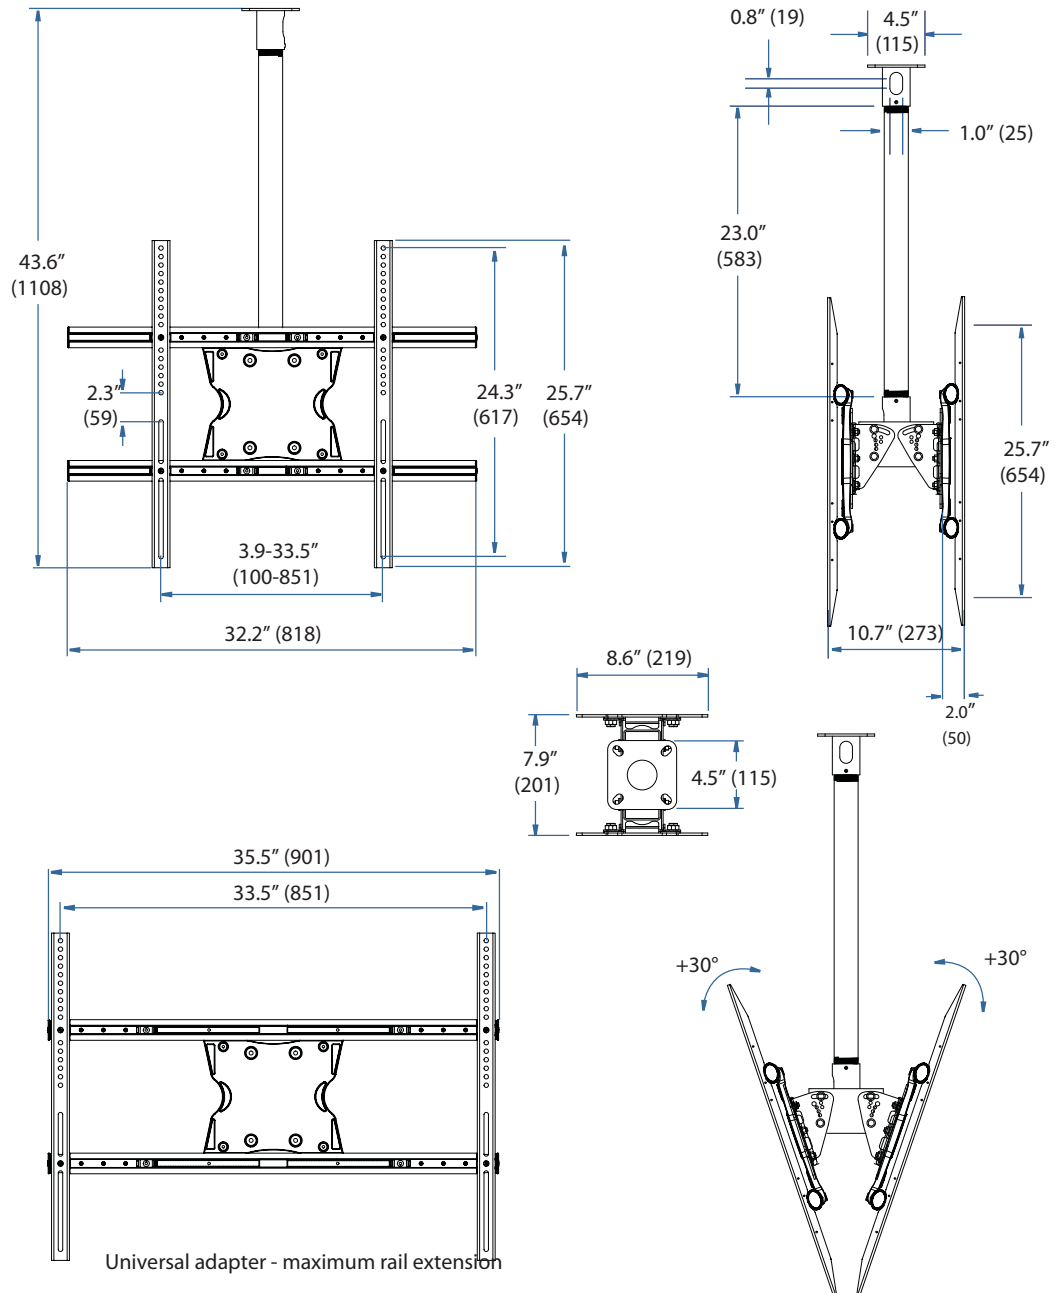

Ergotron® Ceiling Mounts Series

Dimensional Illustrations

Neo-Flex Ceiling Mount, Double

60-622

Universal adapter - maximum rail extension

Metric Dimensions in Parentheses.

© 2011 Ergotron, Inc. rev. 03/17/2011 DIM-NF CM-D Content is subject to change without notification