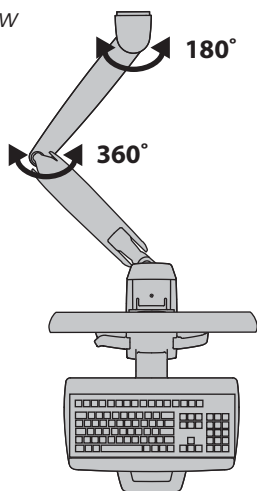

## Dimensional Illustrations

### HD Extender Arm

Side View

Top View

Range of Motion

Top View

Wall Mount Bracket

Front View

© 2010 Ergotron, Inc. rev. 05/12/2010 DIM-HD Combo Content is subject to change without notification