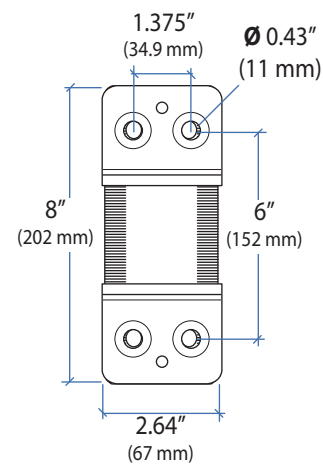

## Dimensional Illustrations

### HD Extender Arm

Side View

Top View

Range of Motion

Top View

Wall Mount Bracket

Front View

© 2010 Ergotron, Inc. rev. 05/12/2010 DIM-HD Combo Content is subject to change without notification