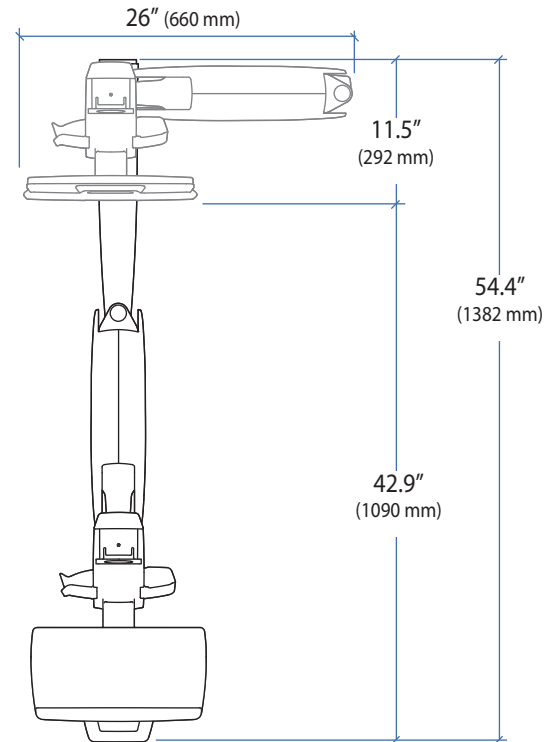

## Dimensional Illustrations

### HD Extender Arm

Side View

Top View

Range of Motion

Top View

Wall Mount Bracket

Front View

© 2010 Ergotron, Inc. rev. 05/12/2010 DIM-HD Combo Content is subject to change without notification