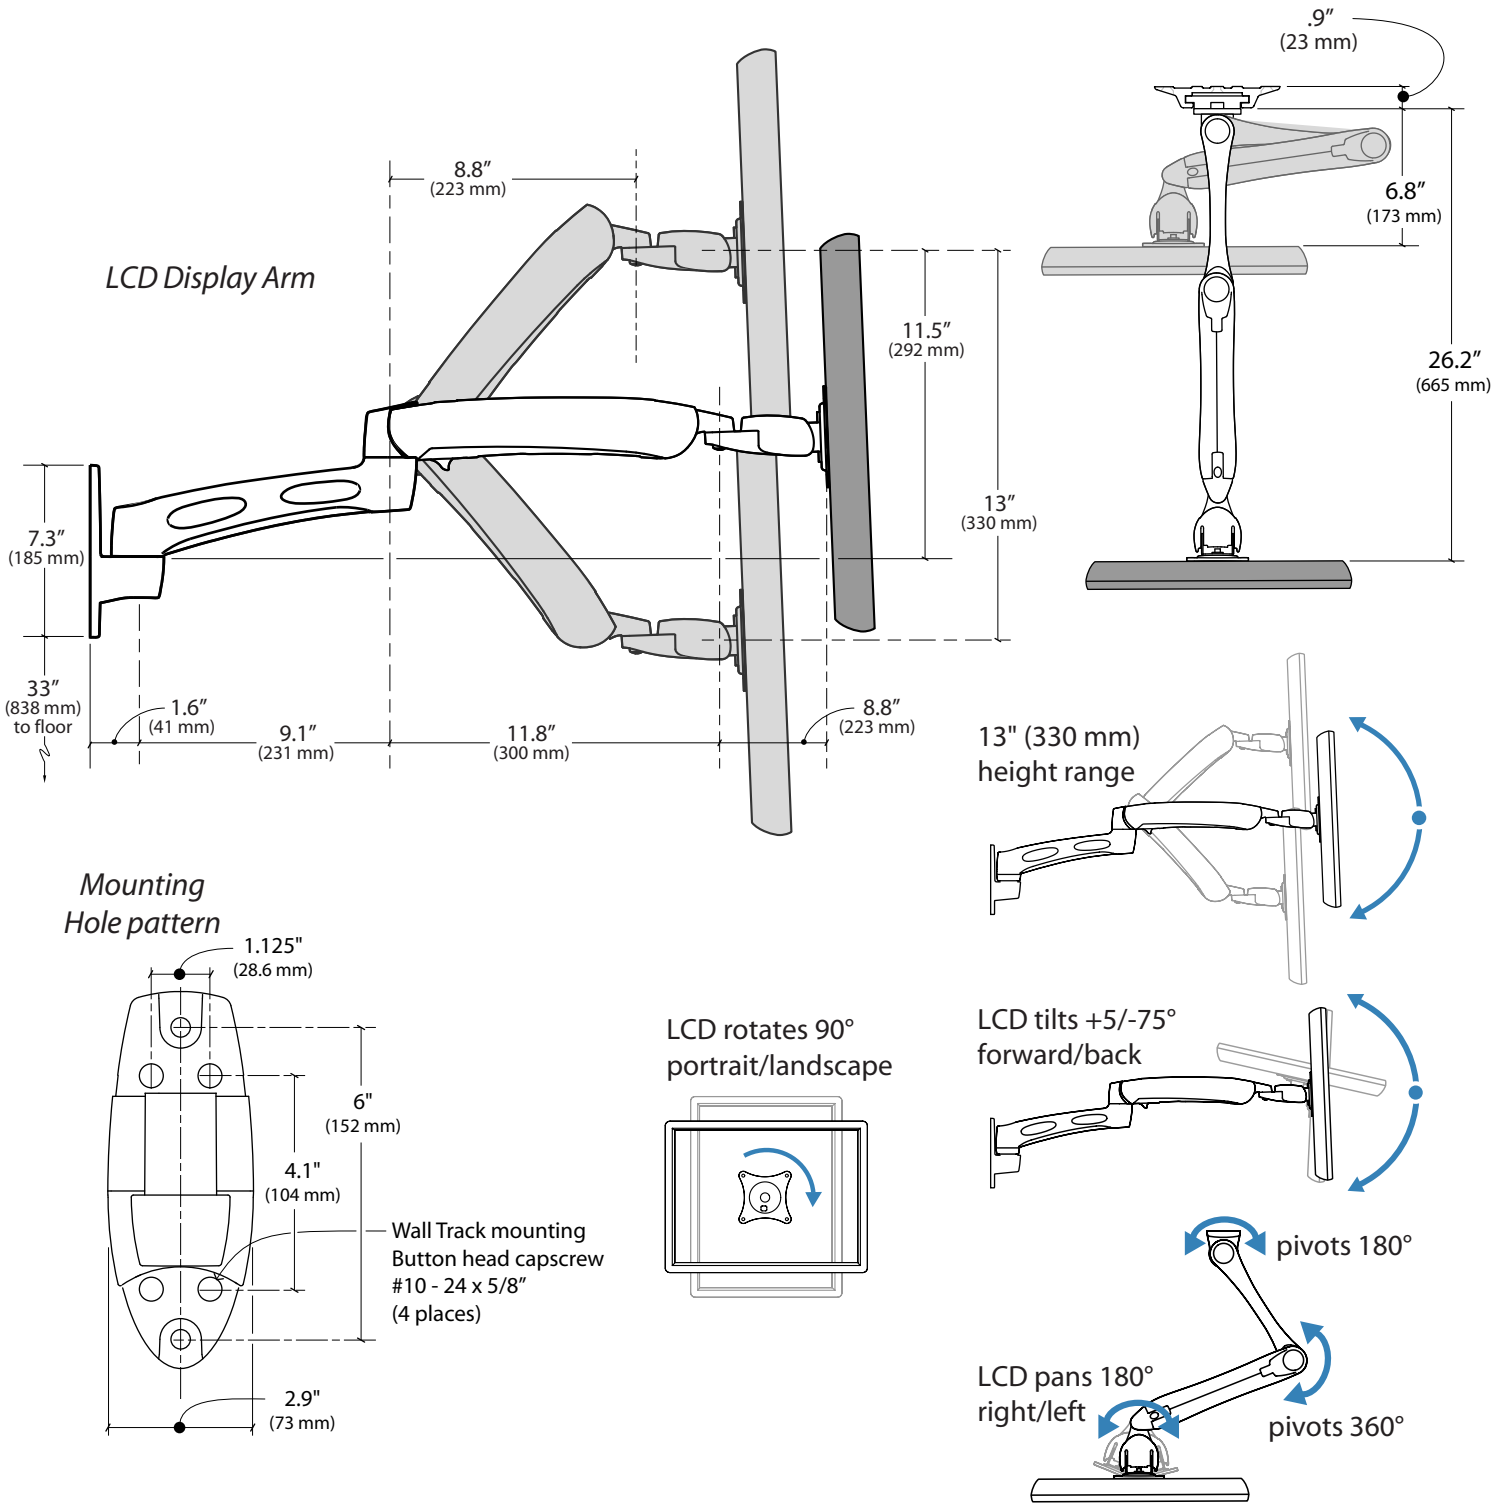

### LX Wall Mount System

© 2009 Ergotron, Inc. rev. 06/25/09 DIM-56/68 Content is subject to change without notification.

**Americas Sales and Corporate Headquarters**

St. Paul, MN USA  
 (800) 888-8458  
 +1-651-681-7600  
 www.ergotron.com  
 sales@ergotron.com