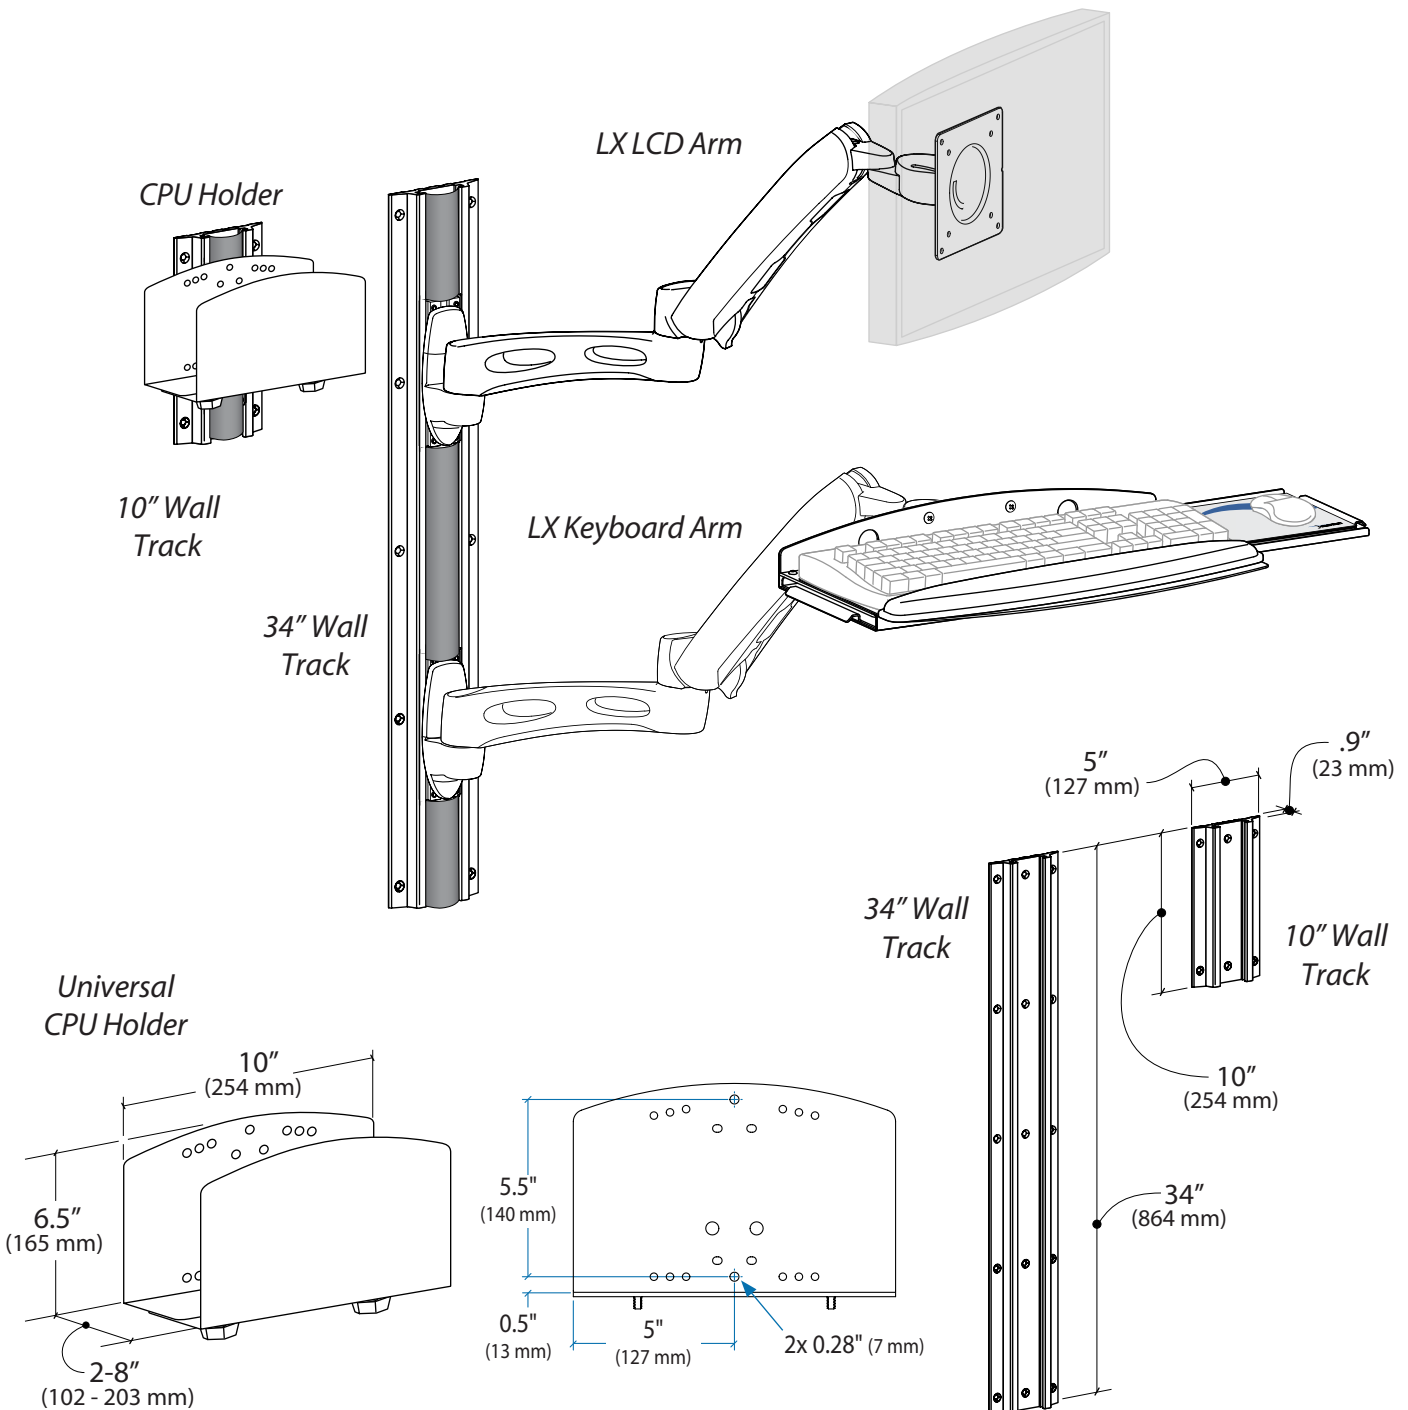

### LX Wall Mount System

© 2009 Ergotron, Inc. rev. 06/25/09 DIM-56/68 Content is subject to change without notification.

**Americas Sales and Corporate Headquarters**

St. Paul, MN USA  
 (800) 888-8458  
 +1-651-681-7600  
 www.ergotron.com  
 sales@ergotron.com