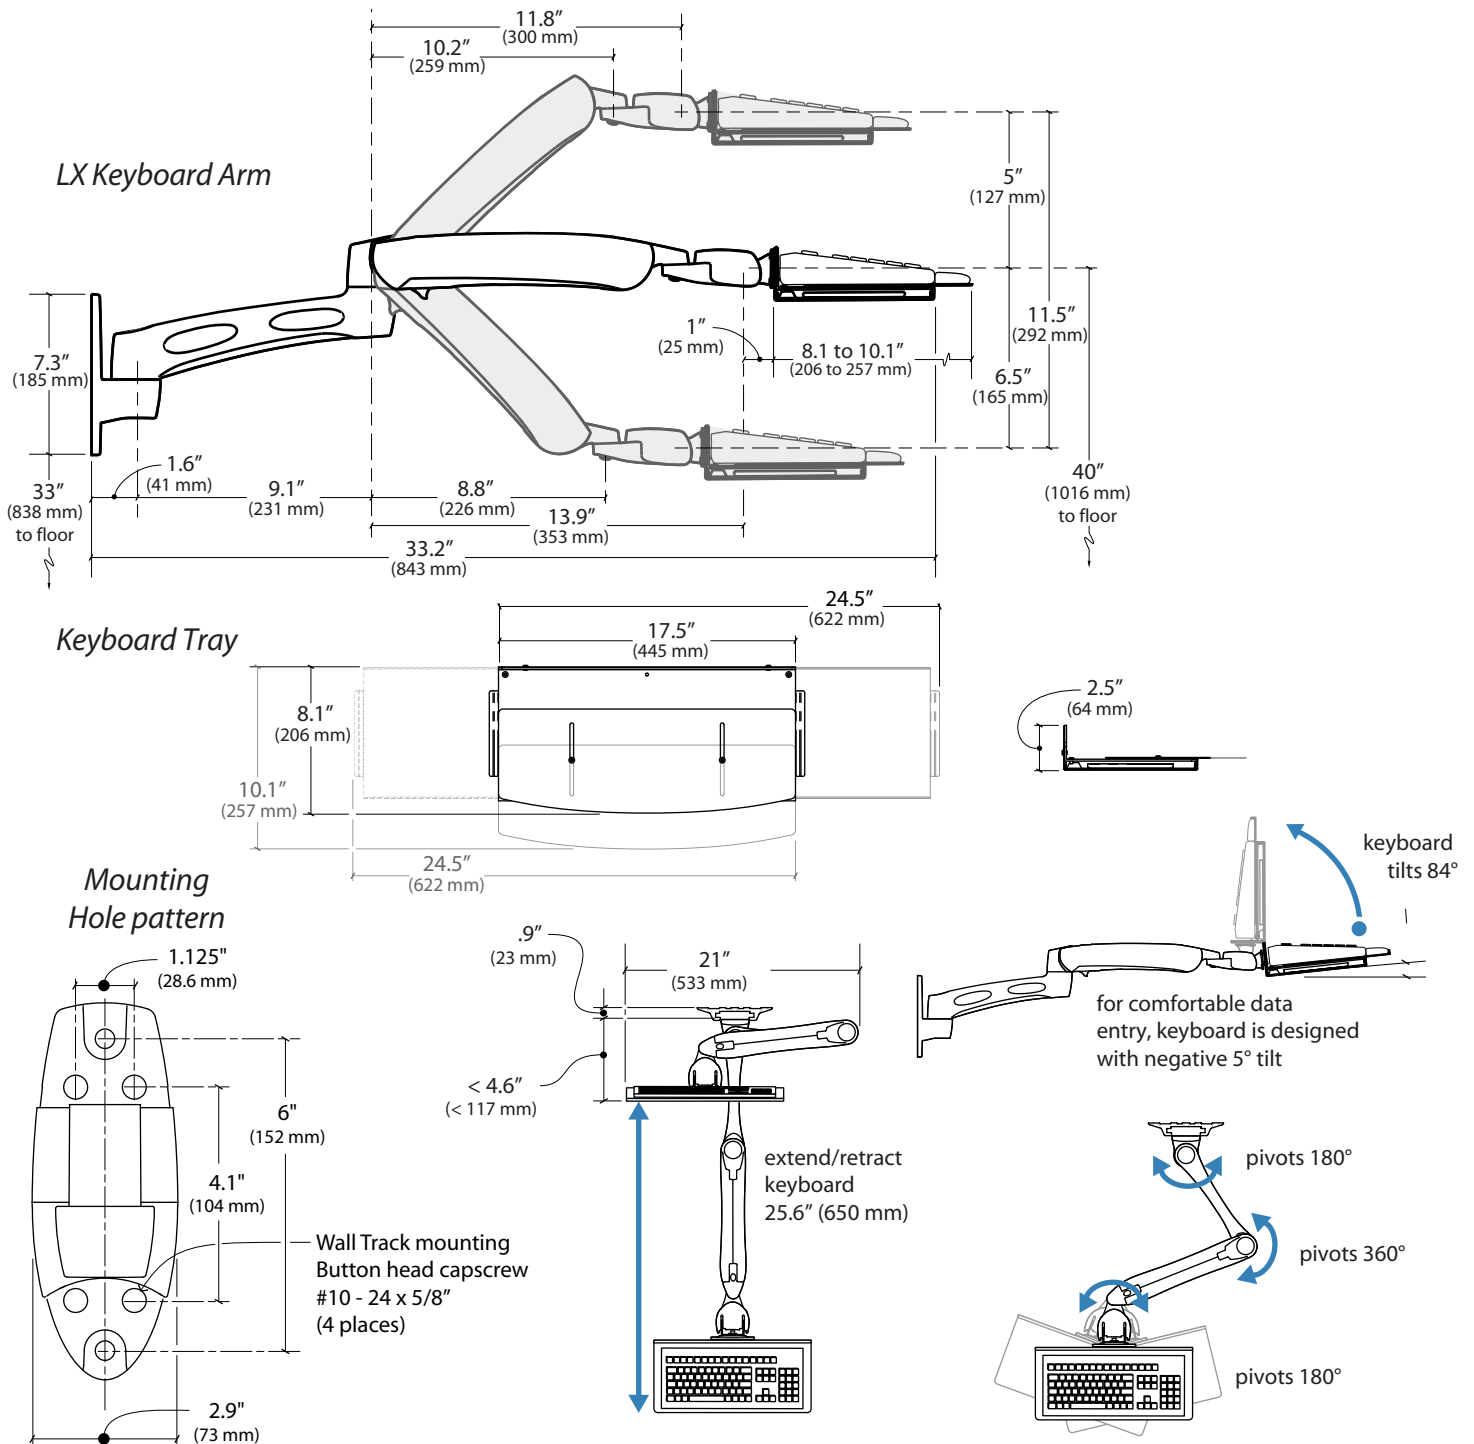

## LX Wall Mount System

© 2009 Ergotron, Inc. rev. 06/25/09 DIM-56/68 Content is subject to change without notification.

**Americas Sales and Corporate Headquarters**

St. Paul, MN USA  
 (800) 888-8458  
 +1-651-681-7600  
 www.ergotron.com  
 sales@ergotron.com