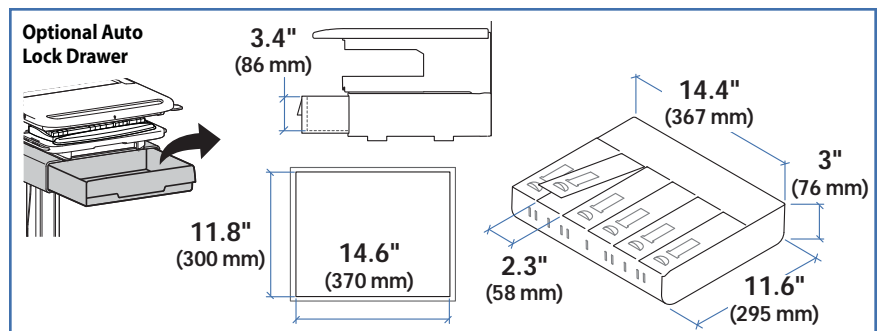

Ergotron® StyleView Cart

Dimensional Illustrations

Notebook cart non-powered (shown with optional autolock drawer)

© 2008 Ergotron, Inc. rev. 12/26/2008 DIM-077-SVNB Content is subject to change without notification