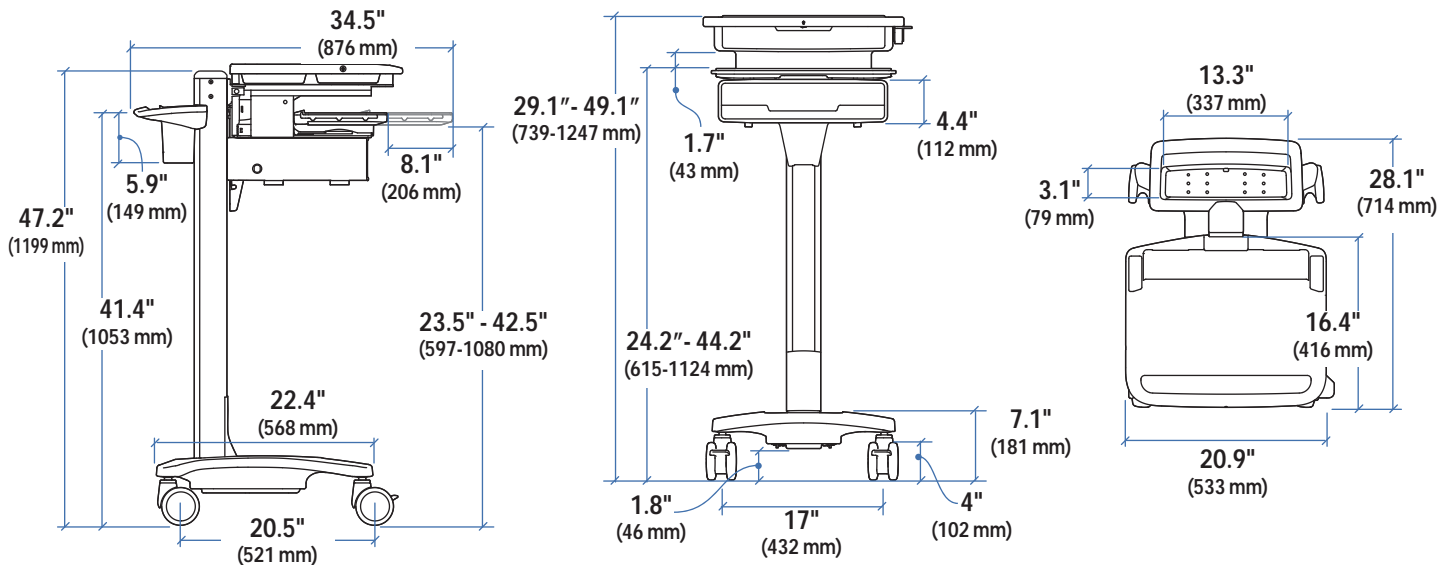

Ergotron® StyleView Cart

Dimensional Illustrations

Notebook cart non-powered (shown with optional autolock drawer)

© 2008 Ergotron, Inc. rev. 12/26/2008 DIM-077-SVNB Content is subject to change without notification